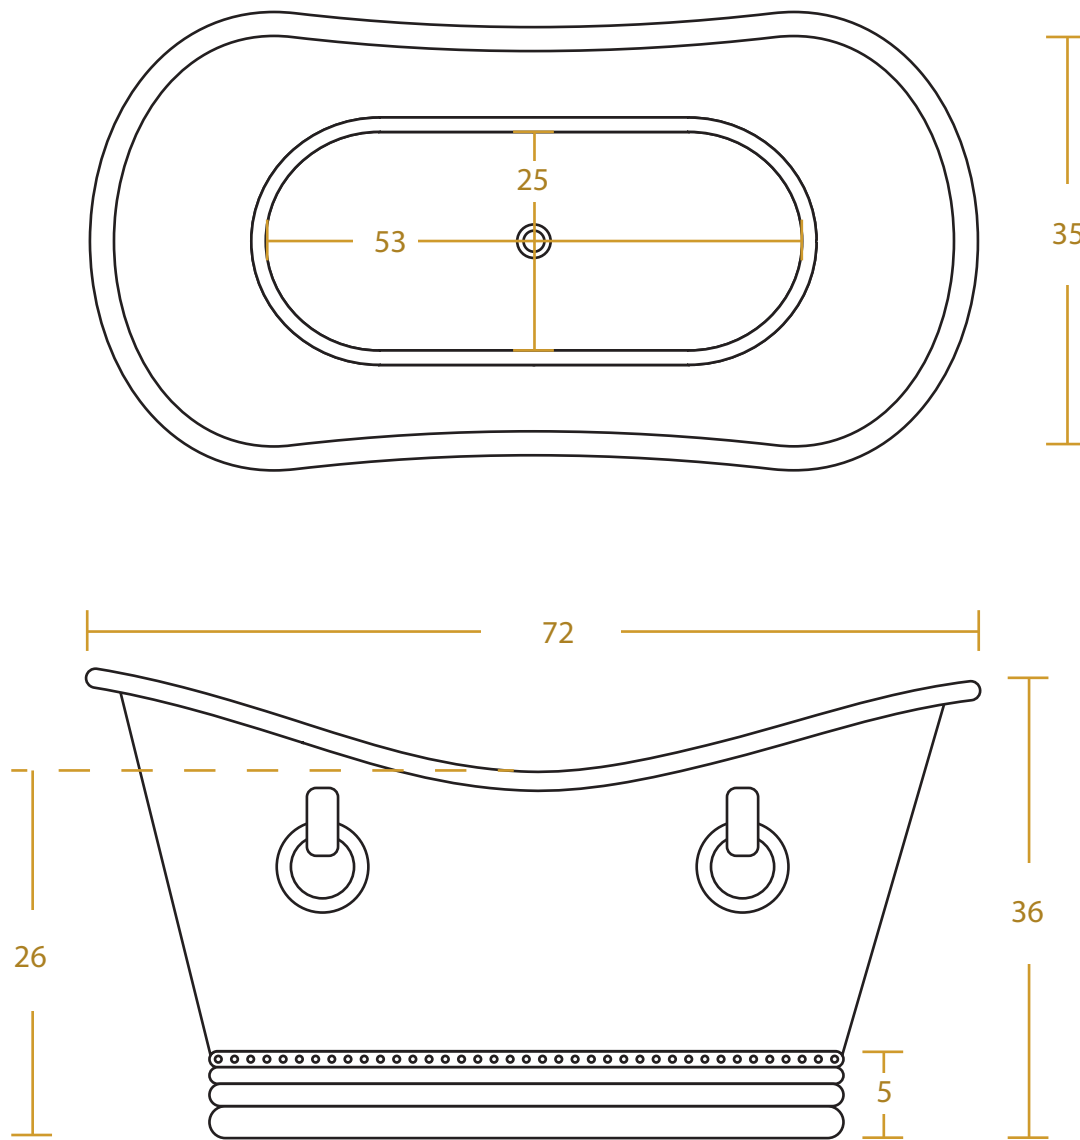

● Tub Dimensions:	66 x 33 x 33
● Tub Approximate Weight:	130 lbs
● Base Dimensions:	50 x 23 x 5
● Height:	33 Maximum 23 Minimum

All Measurements are approximate. Measurements may vary +/- 1/2"

- **Product Name:** Medium Copper Tub with Rings
- **Model Number:** CT9001M20

● Tub Dimensions:	72 x 35 x 36
● Tub Approximate Weight:	150 lbs
● Base Dimensions:	53 x 25 x 5
● Height:	36 Maximum 26 Minimum

All Measurements are approximate. Measurements may vary +/- 1/2"

- **Product Name:** Large Copper Tub with Rings
- **Model Number:** CT9001L20