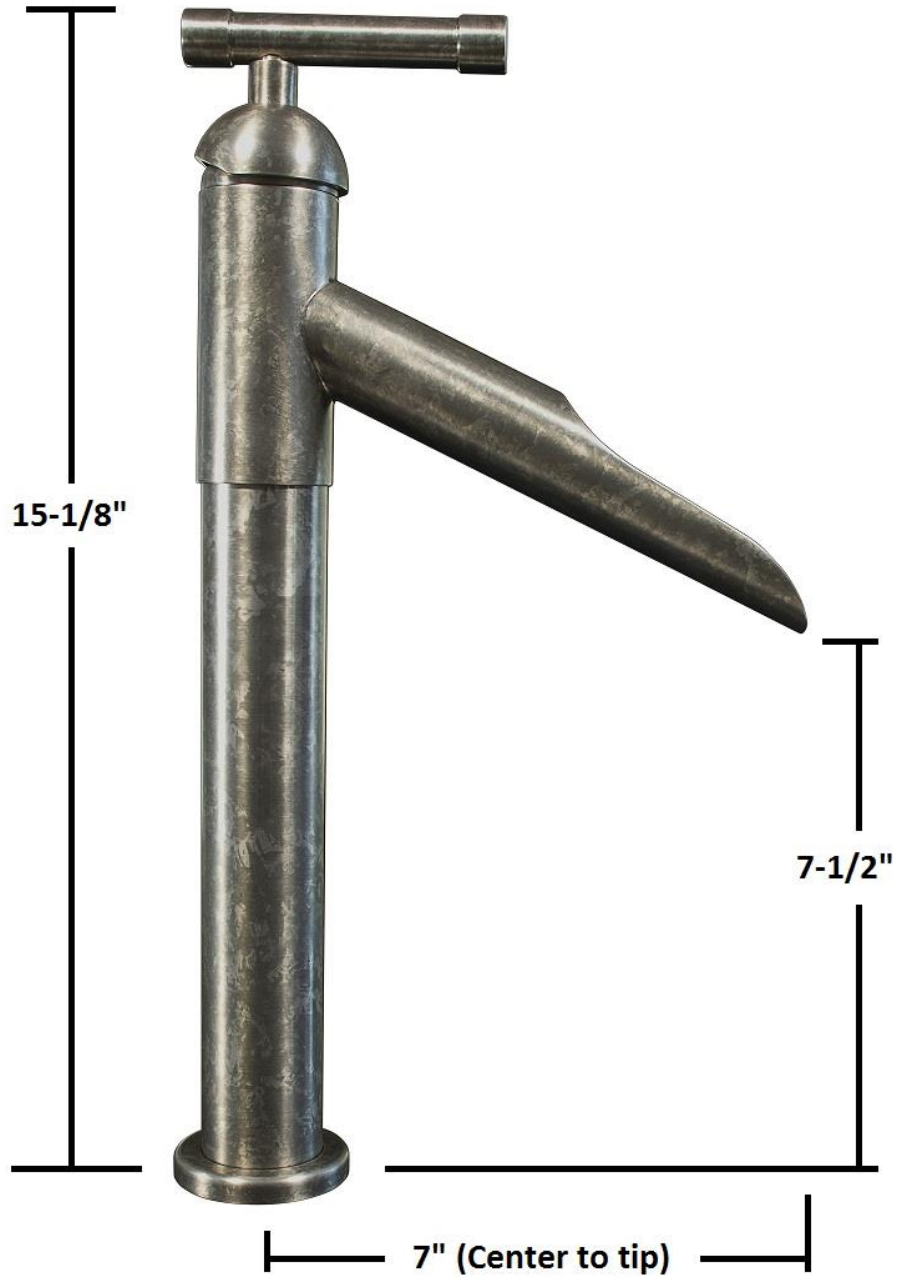

# PRODUCT SPECIFICATIONS

Brut Tall Faucet with Waterfall Spout  
BRUT-DM-WF- T

July 2013

- ADA Compliant
- Includes Flip-Top Drain w/o overflow
- Custom sizes and finishes available

Connection	3/8" Compression
Valve	1/2"
GPM	1.5