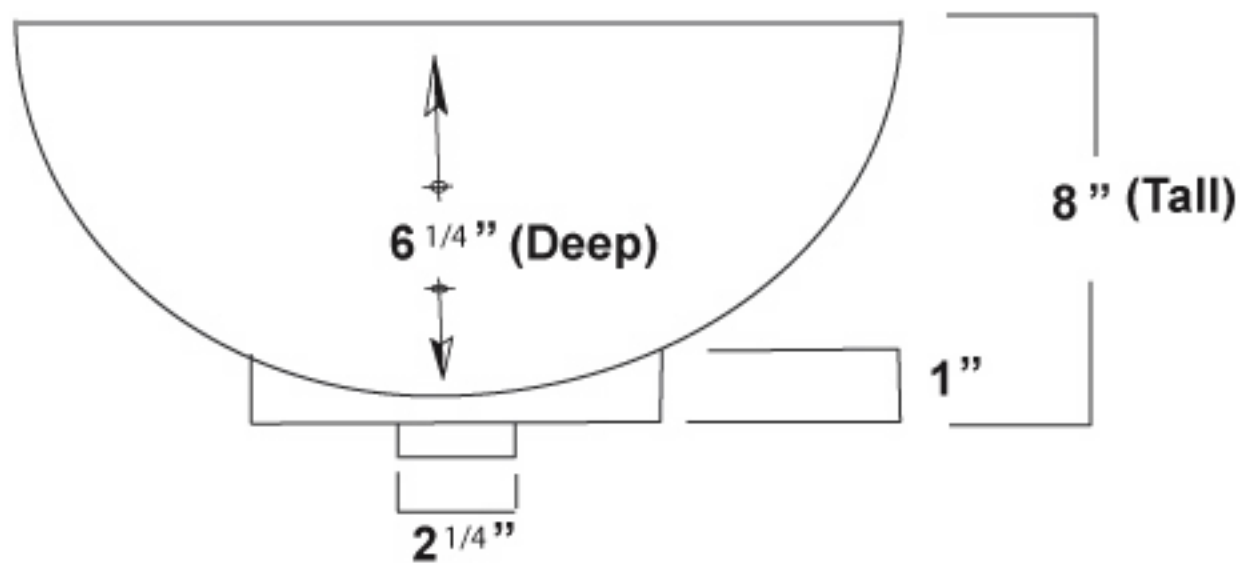

Empire Model # OV18
Specifications Sheet

82 lbs.