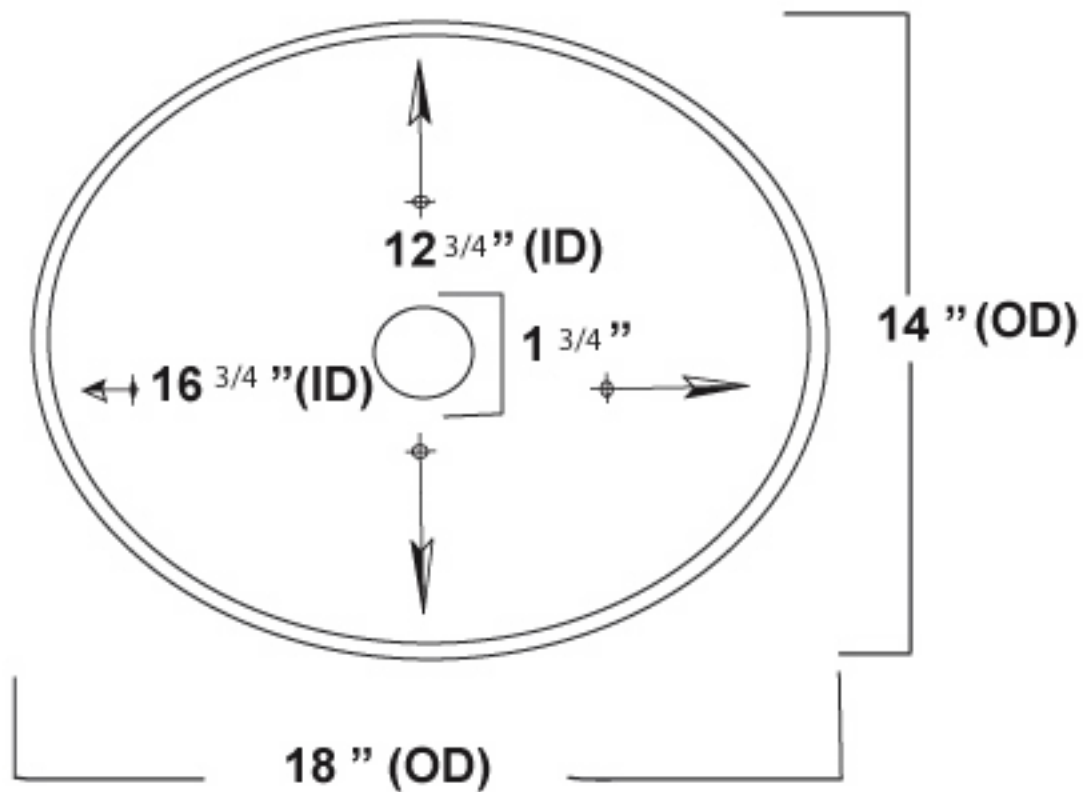

Empire Model # OV18
Specifications Sheet

82 lbs.