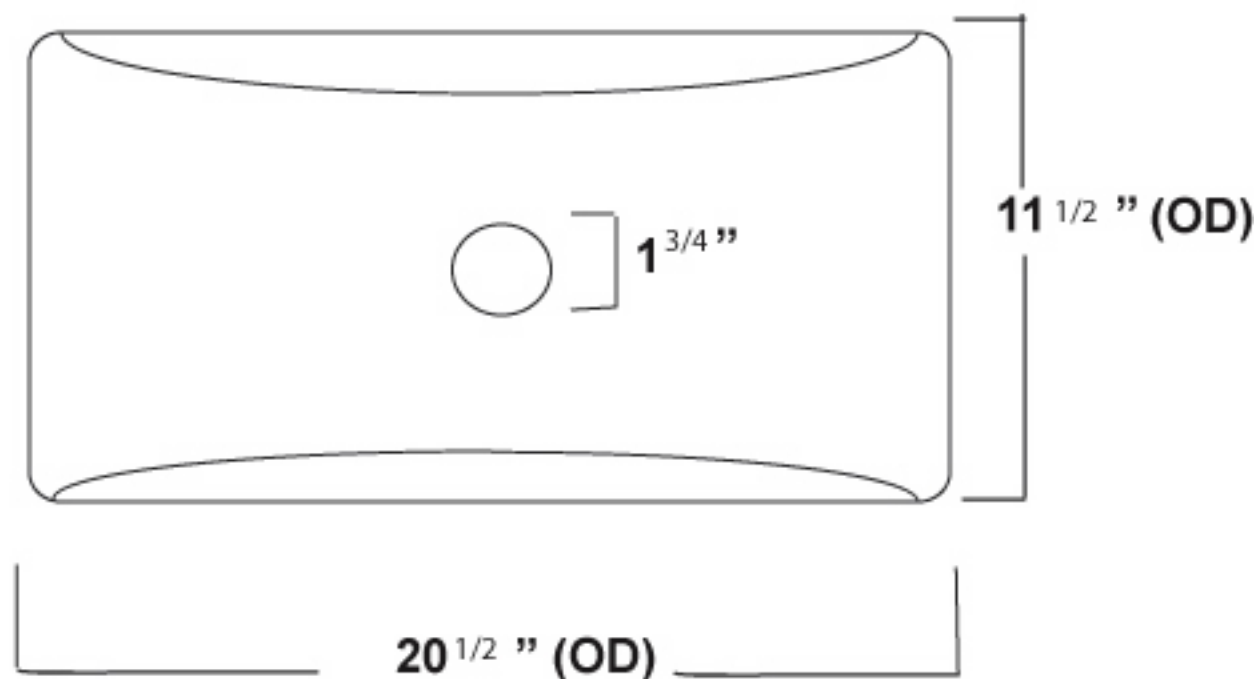

# Harmony Model # SV3 Specifications Sheet

**39 lbs.**