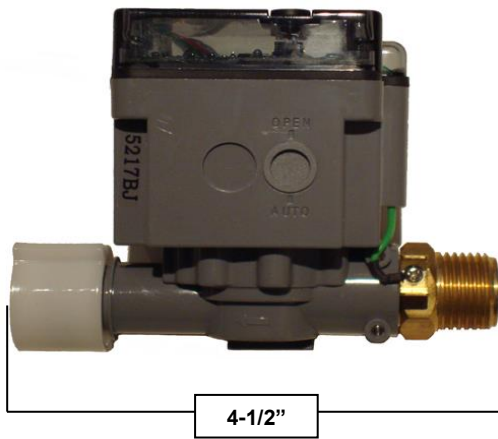

PRODUCT SPECIFICATIONS

Hands-Free Faucet with Wherever Gooseneck Spout
SANS-WE-DM-GN

July 2013

- ADA Compliant
- Custom sizes and finishes available

Connection	1/2" NPT
Valve	Automatic
GPM	1.5

PRODUCT SPECIFICATIONS

Hands-Free Faucet with Wherever Gooseneck Spout SANS-WE-DM-GN

July 2013

Sensor Module

Mixing valve

3/8" compression inlets
1/2" NPT outlet

Optional AC Adapter

Battery Pack