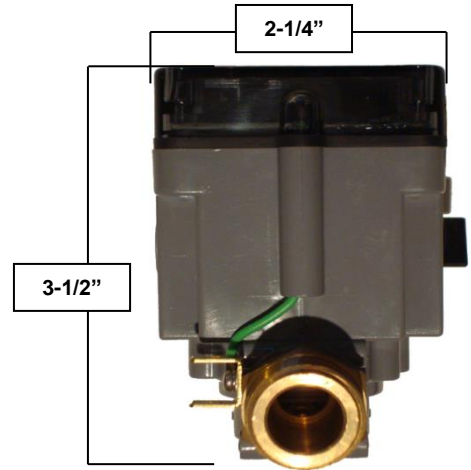

PRODUCT SPECIFICATIONS

Hands-Free Faucet with Wherever Gooseneck Spout
SANS-WE-DM-GN

July 2013

- ADA Compliant
- Custom sizes and finishes available

Connection	1/2" NPT
Valve	Automatic
GPM	1.5

PRODUCT SPECIFICATIONS

Hands-Free Faucet with Wherever Gooseneck Spout SANS-WE-DM-GN

July 2013

Sensor Module

Mixing valve

3/8" compression inlets
1/2" NPT outlet

Optional AC Adapter

Battery Pack