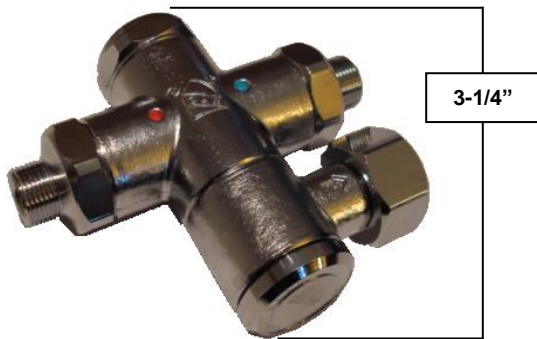

PRODUCT SPECIFICATIONS

Hands-Free Faucet with Wherever Gooseneck Spout
SANS-WE-DM-GN

July 2013

- ADA Compliant
- Custom sizes and finishes available

Connection	1/2" NPT
Valve	Automatic
GPM	1.5

PRODUCT SPECIFICATIONS

Hands-Free Faucet with Wherever Gooseneck Spout SANS-WE-DM-GN

July 2013

Sensor Module

Mixing valve

3/8" compression inlets
1/2" NPT outlet

Optional AC Adapter

Battery Pack