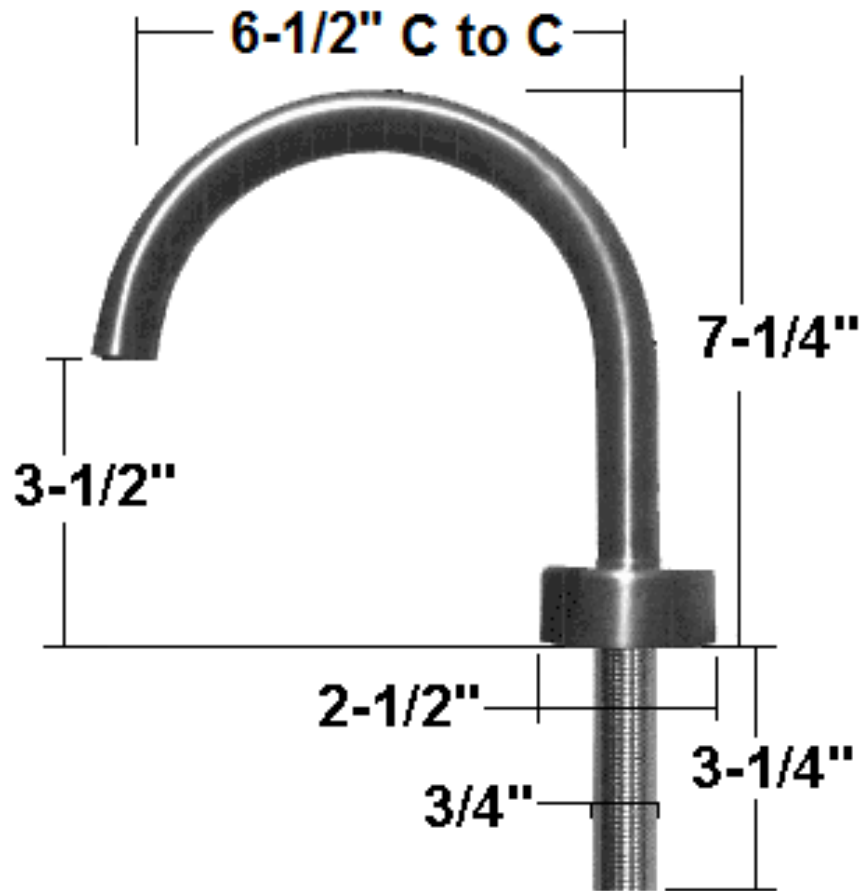

PRODUCT SPECIFICATIONS

Hands-Free Faucet with Wherever Gooseneck Spout
SANS-WE-DM-GN

July 2013

- ADA Compliant
- Custom sizes and finishes available

Connection	1/2" NPT
Valve	Automatic
GPM	1.5

PRODUCT SPECIFICATIONS

Hands-Free Faucet with Wherever Gooseneck Spout SANS-WE-DM-GN

July 2013

Sensor Module

Mixing valve

3/8" compression inlets
1/2" NPT outlet

Optional AC Adapter

Battery Pack