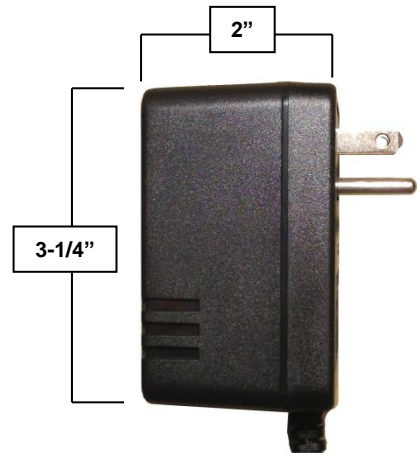

PRODUCT SPECIFICATIONS

Hands-Free Faucet with Wherever Gooseneck Spout
SANS-WE-DM-GN

July 2013

- ADA Compliant
- Custom sizes and finishes available

Connection	1/2" NPT
Valve	Automatic
GPM	1.5

PRODUCT SPECIFICATIONS

Hands-Free Faucet with Wherever Gooseneck Spout SANS-WE-DM-GN

July 2013

Sensor Module

Mixing valve

3/8" compression inlets
1/2" NPT outlet

Optional AC Adapter

Battery Pack