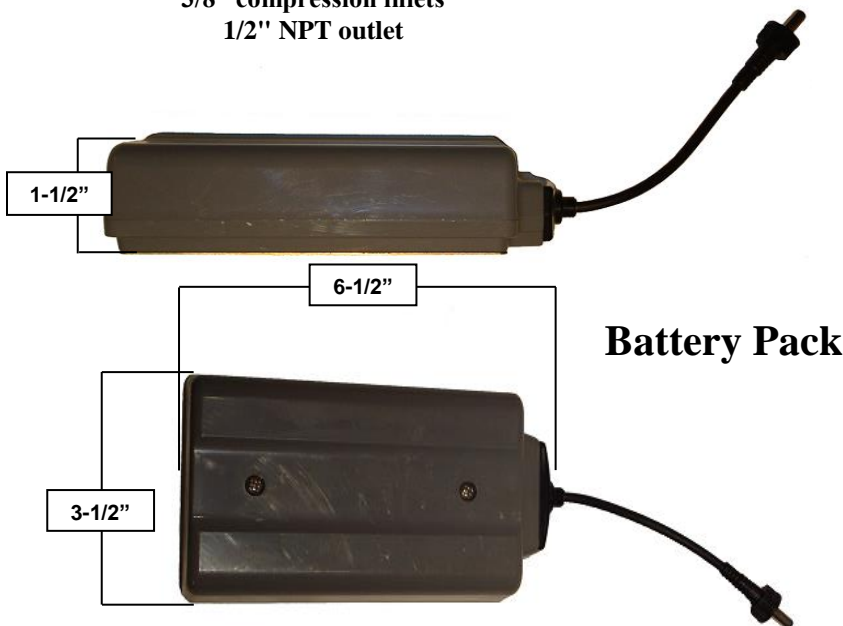

PRODUCT SPECIFICATIONS

Hands-Free Faucet with Wherever Gooseneck Spout
SANS-WE-DM-GN

July 2013

- ADA Compliant
- Custom sizes and finishes available

Connection	1/2" NPT
Valve	Automatic
GPM	1.5

PRODUCT SPECIFICATIONS

Hands-Free Faucet with Wherever Gooseneck Spout SANS-WE-DM-GN

July 2013

Sensor Module

Mixing valve

3/8" compression inlets
1/2" NPT outlet

Optional AC Adapter

Battery Pack