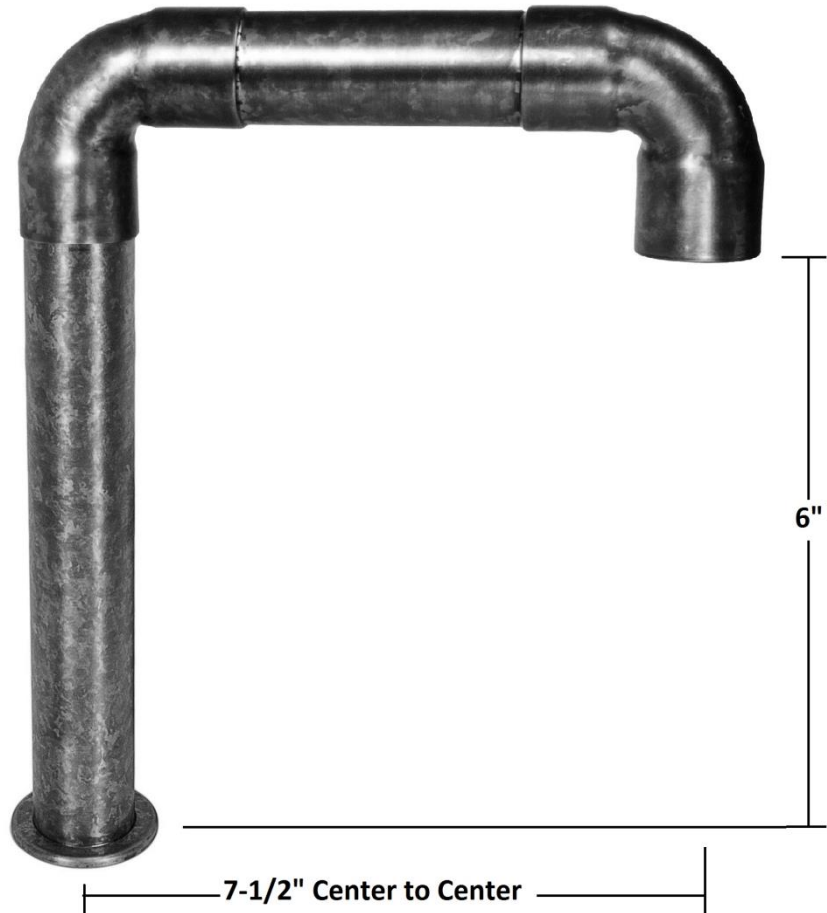

PRODUCT SPECIFICATIONS

Hands Free Faucet with Tall Elbow Spout
SANS-WE-DM-LBO-T

Jan 2014

- ADA Compliant
- Custom sizes and finishes available

GPM	1.5

Jan 2014

PRODUCT SPECIFICATIONS

Hands Free Faucet with Tall Elbow Spout SANS-WE-DM-LBO-T

Sensor Module
1/2" to 1/2"

Mixing valve
3/8" compression inlets
1/2" NPT outlet

Battery Pack