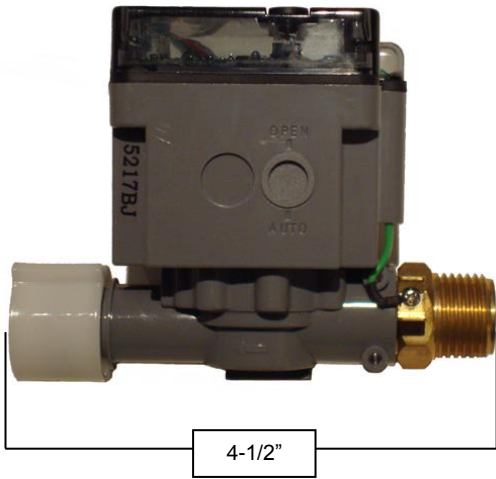

PRODUCT SPECIFICATIONS

Hands Free Faucet with Tall Elbow Spout
SANS-WE-DM-LBO-T

Jan 2014

- ADA Compliant
- Custom sizes and finishes available

GPM	1.5

Jan 2014

PRODUCT SPECIFICATIONS

Hands Free Faucet with Tall Elbow Spout SANS-WE-DM-LBO-T

Sensor Module
1/2" to 1/2"

Mixing valve
3/8" compression inlets
1/2" NPT outlet

Battery Pack