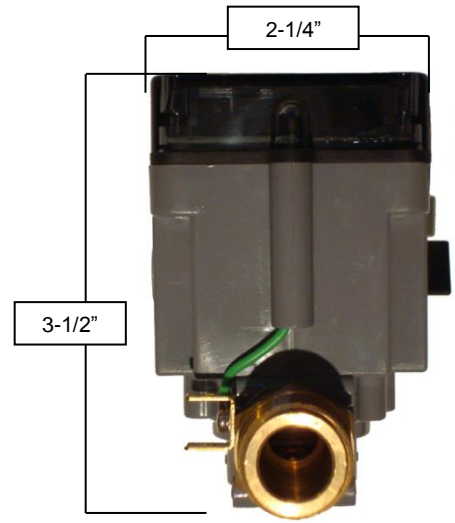

PRODUCT SPECIFICATIONS

Hands Free Faucet with Tall Elbow Spout
SANS-WE-DM-LBO-T

Jan 2014

- ADA Compliant
- Custom sizes and finishes available

GPM	1.5

Jan 2014

PRODUCT SPECIFICATIONS

Hands Free Faucet with Tall Elbow Spout SANS-WE-DM-LBO-T

Sensor Module
1/2" to 1/2"

Mixing valve
3/8" compression inlets
1/2" NPT outlet

Battery Pack