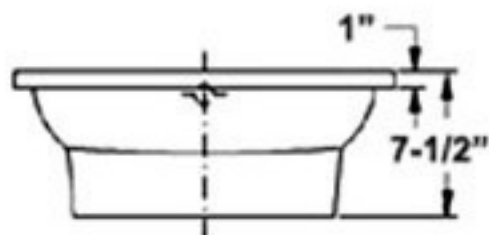

O/D 19-1/2"W x 15-3/4"D x 6"Depth

FEATURE

- . vitreous china
- . overflow
- . self rimming
- . drop-in sink

AP-1510

Important: These measurements are subject to change or cancellation.
No responsibility will be assumed for use of superseded or voided pages.