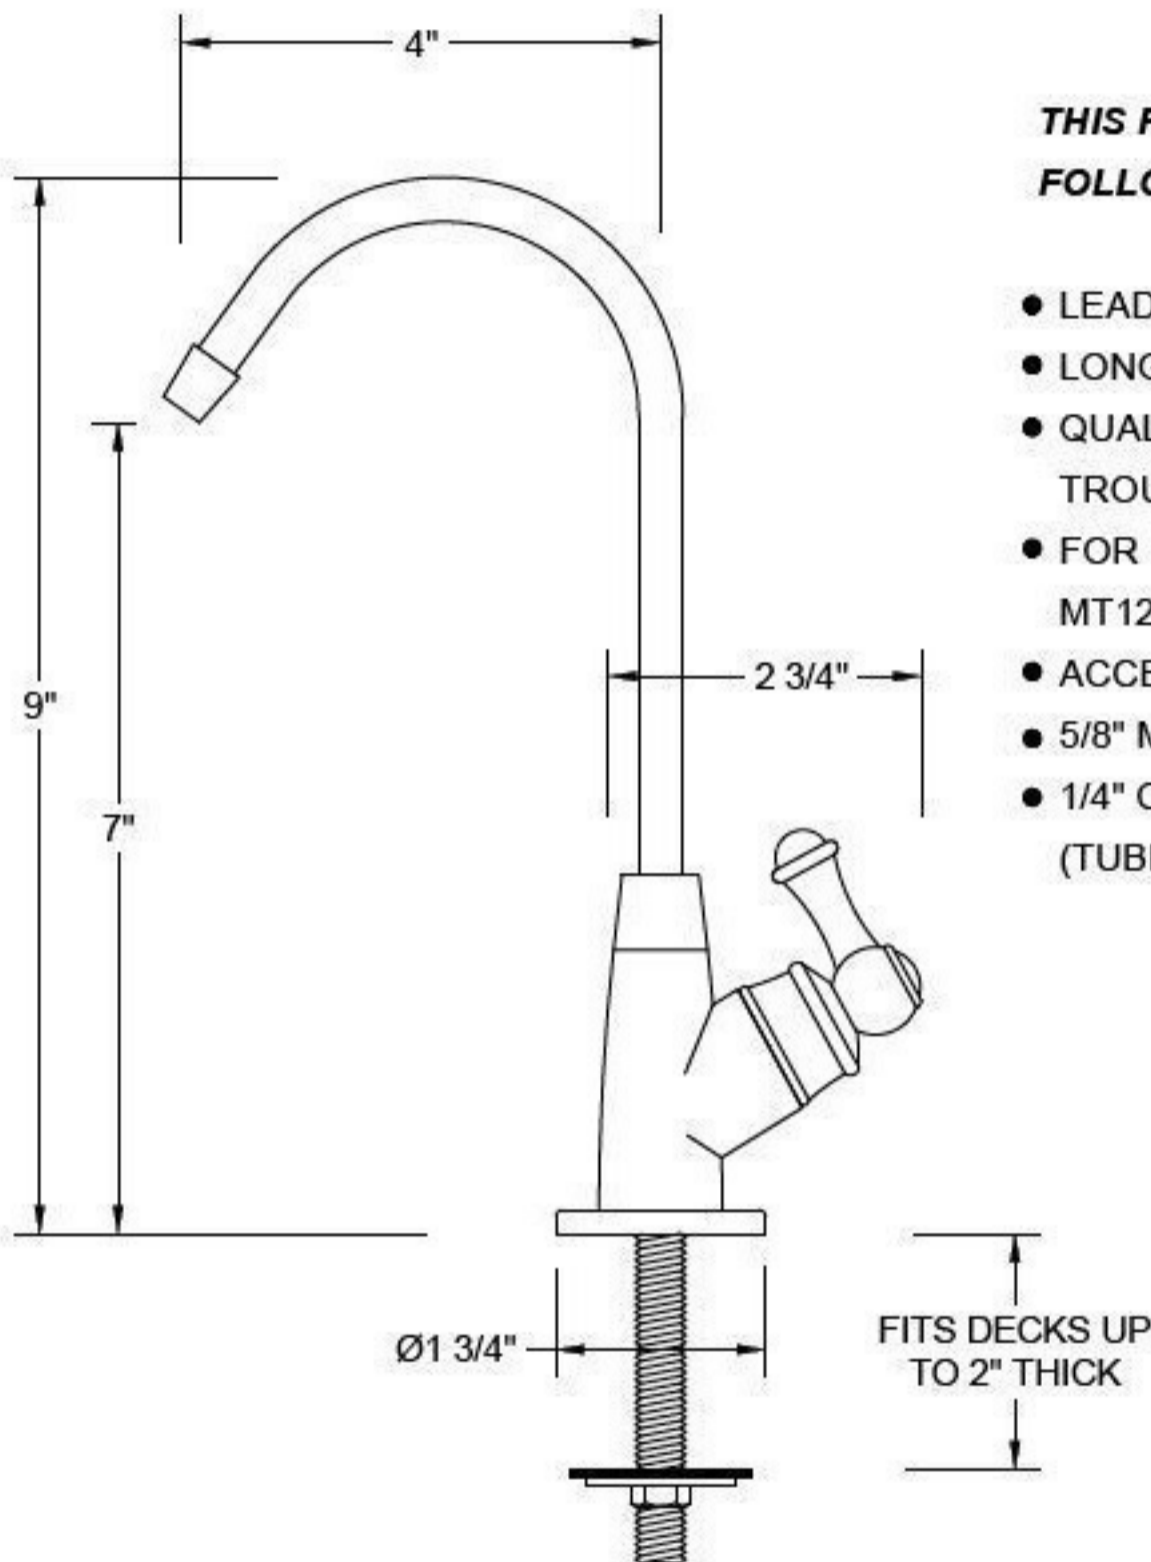

MT624-NL

NO LEAD POINT OF USE DRINKING WATER DISPENSER

SPECIFICATION SHEET

THIS FAUCET OFFERS THE FOLLOWING FEATURES:

- LEAD FREE BRASS
- LONG LIFE CERAMIC CARTRIDGE
- QUALITY CONSTRUCTION FOR TROUBLE FREE SERVICE
- FOR USE WITH MT660, MT662-2 OR MT1200XL WATER FILTERS
- ACCEPTABLE WITH RO FILTERS
- 5/8" MIN 1 3/8" MAX HOLE IN DECK
- 1/4" COMPRESSION INLET (TUBING NOT SUPPLIED)