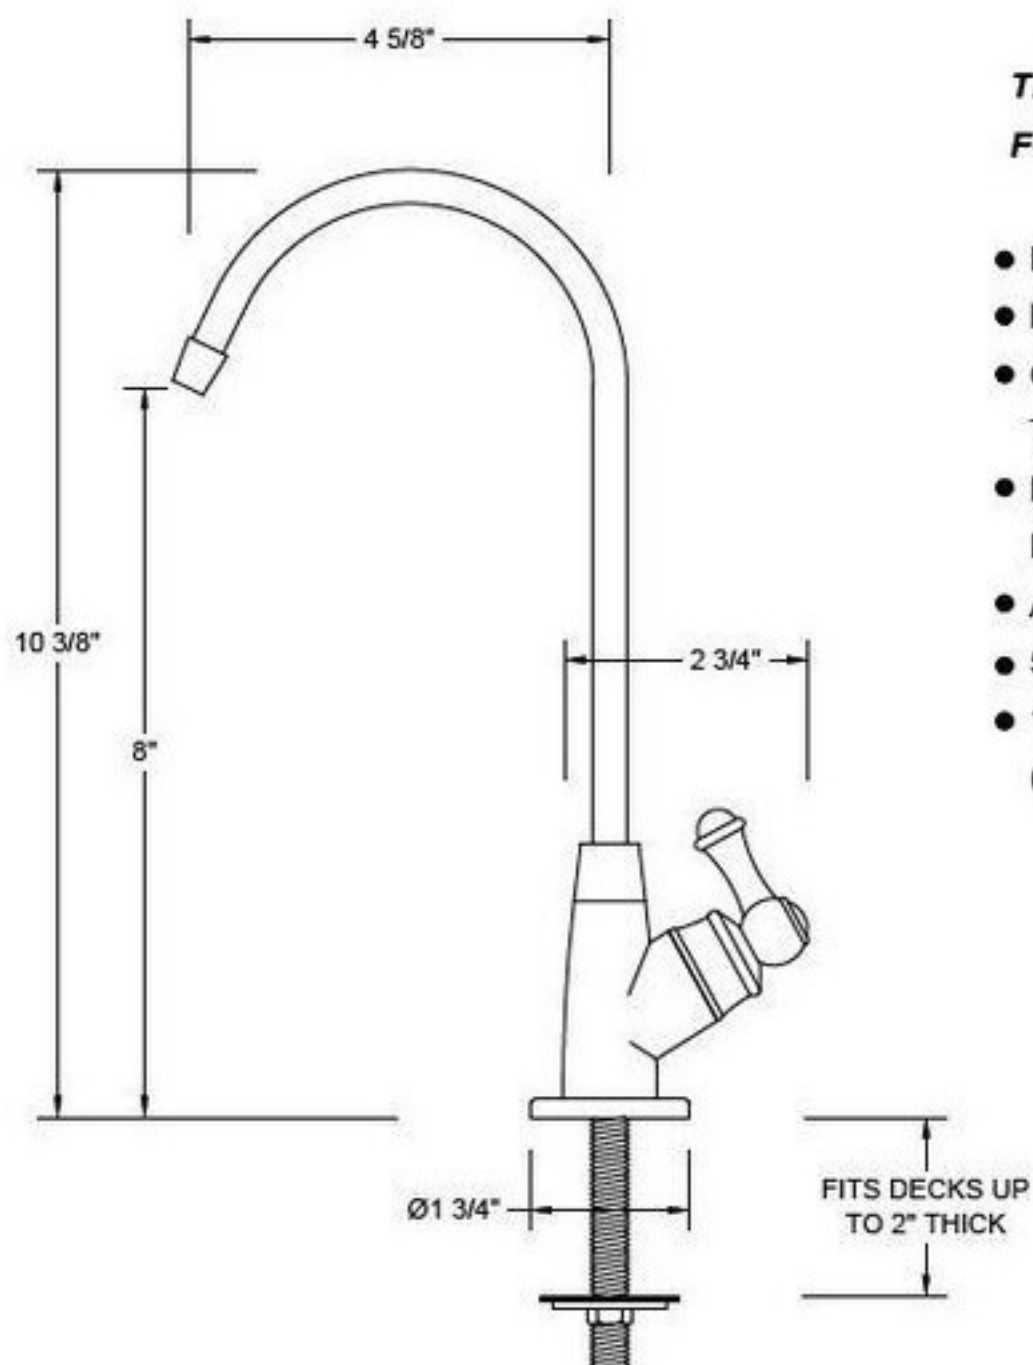

MT625-NL

NO LEAD POINT OF USE DRINKING WATER DISPENSER

SPECIFICATION SHEET

THIS FAUCET OFFERS THE FOLLOWING FEATURES:

- LEAD FREE BRASS
- LONG LIFE CERAMIC CARTRIDGE
- QUALITY CONSTRUCTION FOR TROUBLE FREE SERVICE
- FOR USE WITH MT660, MT662-2 OR MT1200XL WATER FILTERS
- ACCEPTABLE WITH RO FILTERS
- 5/8" MIN 1 3/8" MAX HOLE IN DECK
- 1/4" COMPRESSION INLET (TUBING NOT SUPPLIED)