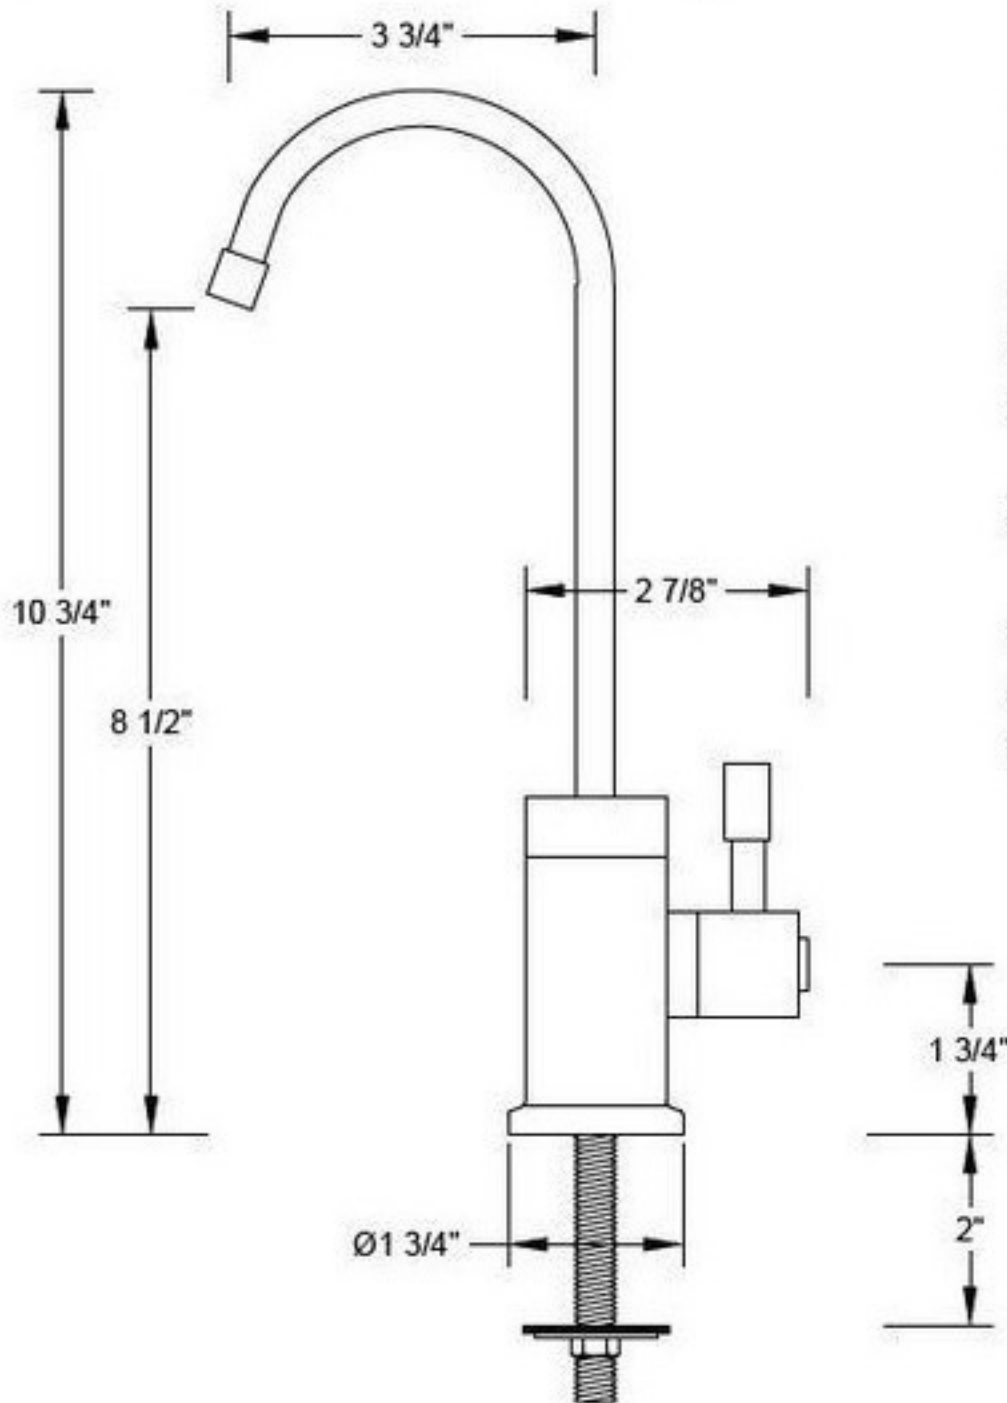

# MT630-NL

NO LEAD POINT OF USE DRINKING WATER DISPENSER

## SPECIFICATION SHEET

**THIS FAUCET OFFERS THE FOLLOWING FEATURES:**

- LEAD FREE BRASS
- LONG LIFE CERAMIC CARTRIDGE
- QUALITY CONSTRUCTION FOR TROUBLE FREE SERVICE
- FOR USE WITH MT660, MT662-2 OR MT1200XL WATER FILTERS
- ACCEPTABLE WITH RO FILTERS
- 5/8" MIN 1 3/8" MAX HOLE IN DECK
- 1/4" COMPRESSION INLET (TUBING NOT SUPPLIED)