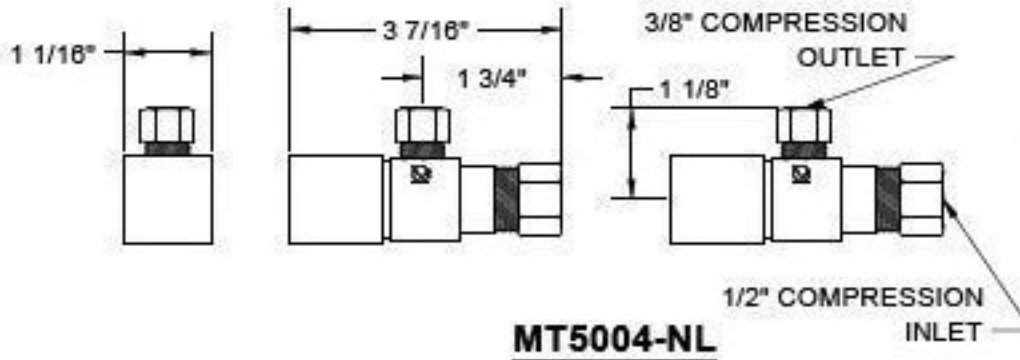

MT7001-NL SPECIFICATIONS

LAVATORY SUPPLY KIT

THIS DECORATIVE P TRAP KIT OFFERS THE FOLLOWING FEATURES:

- FULLY PLATED MT3000 1 1/4" DIA 17 GA BRASS BOTTLE TRAP WITH ESCUTCHEON
- TWO MT5004-NL VALVES WITH 1/4 TURN CERAMIC DISC CARTRIDGE AND WALL ESCUTCHEONS
- TWO MT432X NO LEAD SUPPLY TUBES
- OFFERED IN MANY STANDARD DECORATIVE FINISHES
- SPECIAL FINISHES AVAILABLE UPON REQUEST

SUPPLY TUBES & VALVES