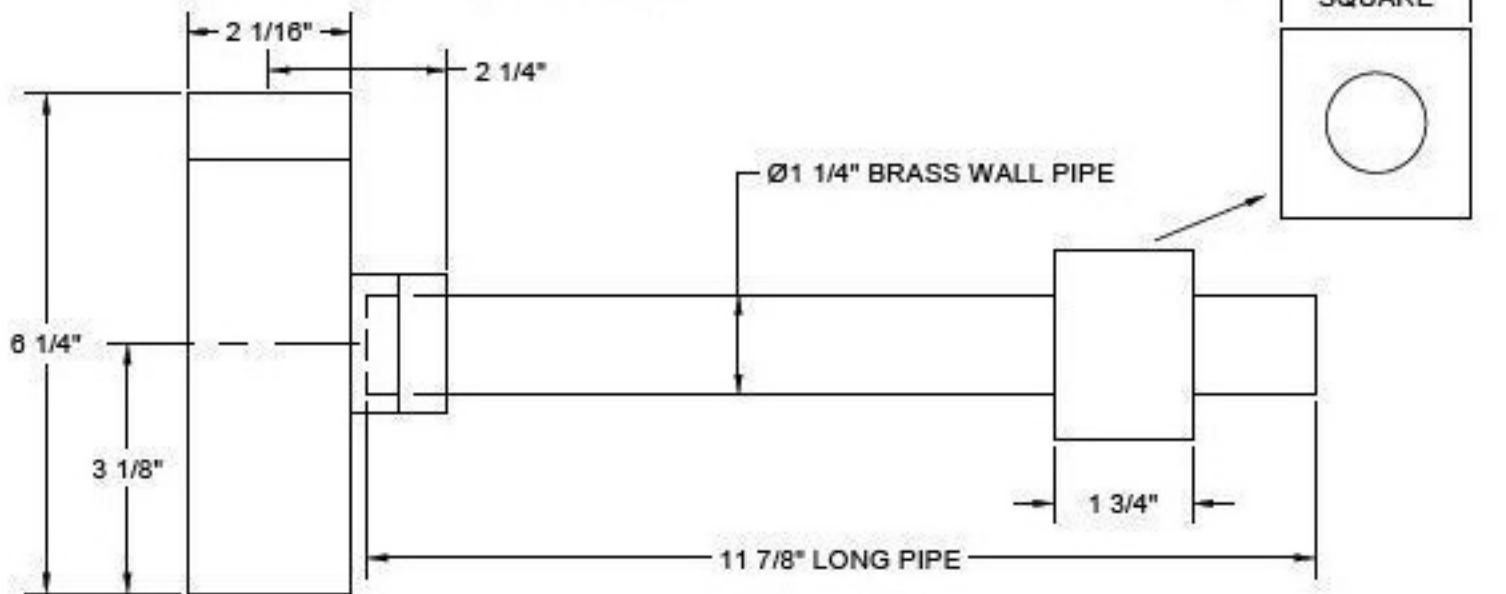

MT5004-NL

MT3000

WARRANTY