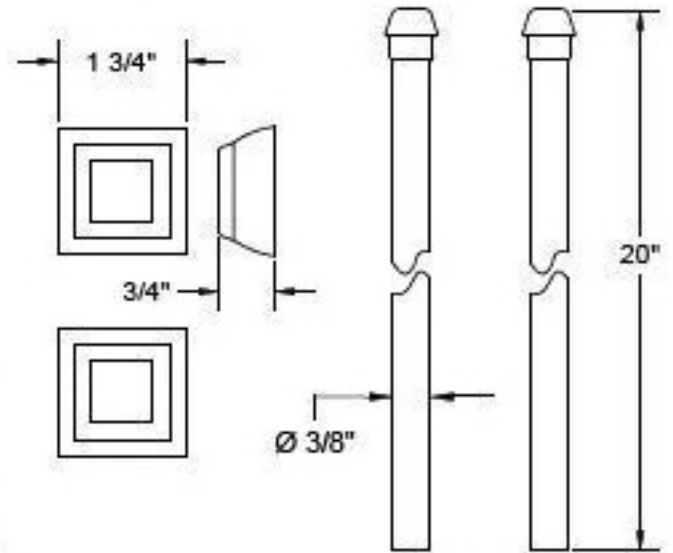

MT7001-NL SPECIFICATIONS

LAVATORY SUPPLY KIT

THIS DECORATIVE P TRAP KIT OFFERS THE FOLLOWING FEATURES:

- FULLY PLATED MT3000 1 1/4" DIA 17 GA BRASS BOTTLE TRAP WITH ESCUTCHEON
- TWO MT5004-NL VALVES WITH 1/4 TURN CERAMIC DISC CARTRIDGE AND WALL ESCUTCHEONS
- TWO MT432X NO LEAD SUPPLY TUBES
- OFFERED IN MANY STANDARD DECORATIVE FINISHES
- SPECIAL FINISHES AVAILABLE UPON REQUEST

SUPPLY TUBES & VALVES

MT432X

WARRANTY