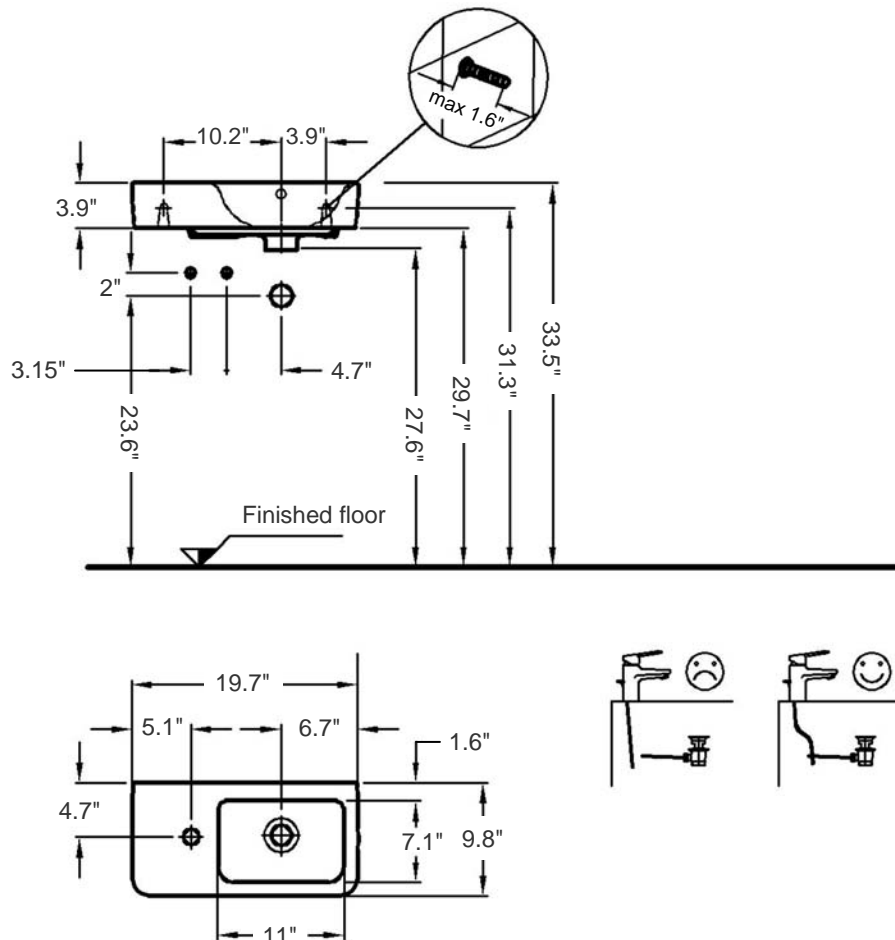

Comprimo 50-L

Model Ref. 276350

Material: Vitreous china

Color: White/ unfinished back wall

Installation: Wall-mount, or above-the-counter/ drop-in

Overall Dimensions: 19.7" L x 9.8" W x 5.9" H

Interior Dimensions (basin area): 11" L x 7.1" W x 3.9" H

Faucet ledge: 6-7/8" W

Foot print: 19" L x 9.5" W

Drain hole: Ø1.8" Interior Diameter

Faucet hole: Ø1-3/8"

Approx. weight: 20 lbs

Features: With overflow and one left-hand faucet hole

Included components: Wall-mounting fixing bolts kit

Recommended accessories (not included): Oversized European drain, e.g. Clicker Drain Ref. 360551

All dimensions are nominal

Faucet and drain fittings not included. Shown only for photographic purposes

BISSONNET