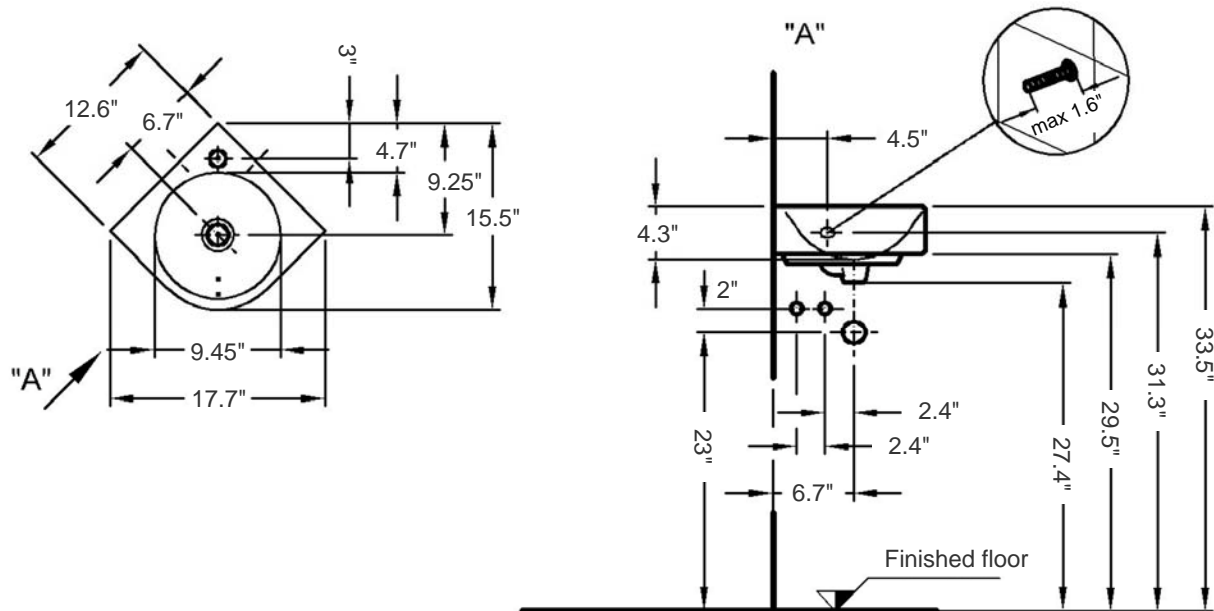

Comrimo corner

Model Ref. 276132

Material: Vitreous china

Color: White/ unfinished back wall

Installation: Wall-mount corner sink

Overall Dimensions: 17.7" L x 15.5" W x 6.1" H

Interior Dimensions (basin area): 9.45" Diameter x 4.3" H

Drain hole: Ø1.8" Interior Diameter

Faucet hole: Ø1-3/8"

Approx. weight: 15 lbs

Features: With overflow and one predrilled faucet hole

Included components: Wall-mounting fixing bolts kit

Options (not included and sold separately): Bow-front, two-door corner Vanity Cabinet, i.e. Model Ref. 862132

Recommended accessories (not included): Oversized European drain, e.g. Clicker Drain Ref. 360551

All dimensions are nominal

Faucet and drain fittings not included. Shown only for photographic purposes

BISSONNET

Tel. (610) 454-1295 · Fax (610) 454-9385 · info@bissonnet.net · www.bissonnet.net