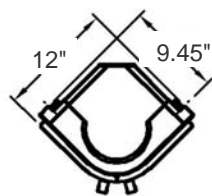

Comrimo corner

Wall-mount or freestanding two-door corner Vanity Cabinet with ceramic Sink
Model Ref. 862132-276132

Overall Dimensions:

Vanity Cabinet: 16.7" L x 12" wall sides x 23.8" H

Sink: 17.7" L x 15.5" W x 12.6" wall sides x 3.9" H (visible height)

Approx. Weight: 38 lbs (vanity cabinet and sink)

Material:

Vanity cabinet: Melamine-faced chipboard (body)/ MDF (drawer front)

Door handles: Anodized Aluminum

Sink: Vitreous china

Color/Finish:

Vanity: Glossy white (drawer fronts)/ Matte white (body)/ Polished chrome (door handles)

Sink: White ceramic

Features: Soft-closing cabinet hinges, one interior fixed shelf, and sink with overflow and one faucet hole.

Requires light assembly

Options (not included and sold separately): 2-pc Set vanity Legs in polished chrome finish, i.e. Ref. 500550

All dimensions are nominal

Faucet not included. Shown only for photographic purposes

BISSONNET

Tel. (610) 454-1295 · Fax (610) 454-9385 · info@bissonnet.net · www.bissonnet.net