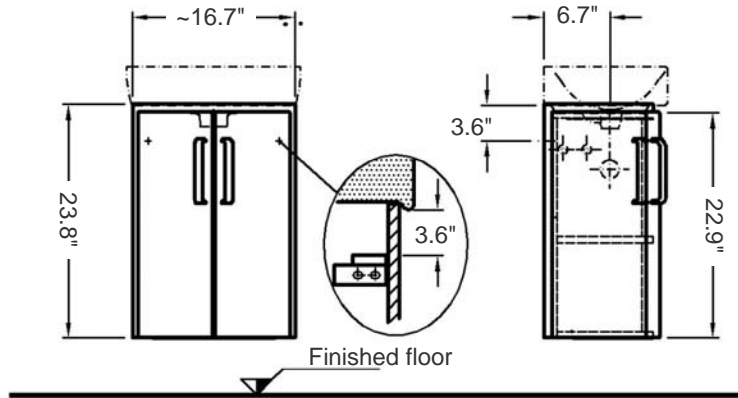

Comrimo corner

Wall-mount or freestanding two-door corner Vanity Cabinet with ceramic Sink
Model Ref. 862132-276132

Overall Dimensions:

Vanity Cabinet: 16.7" L x 12" wall sides x 23.8" H

Sink: 17.7" L x 15.5" W x 12.6" wall sides x 3.9" H (visible height)

Approx. Weight: 38 lbs (vanity cabinet and sink)

Material:

Vanity cabinet: Melamine-faced chipboard (body)/ MDF (drawer front)

Door handles: Anodized Aluminum

Sink: Vitreous china

Color/Finish:

Vanity: Glossy white (drawer fronts)/ Matte white (body)/ Polished chrome (door handles)

Sink: White ceramic

Features: Soft-closing cabinet hinges, one interior fixed shelf, and sink with overflow and one faucet hole.

Requires light assembly

Options (not included and sold separately): 2-pc Set vanity Legs in polished chrome finish, i.e. Ref. 500550

All dimensions are nominal

Faucet not included. Shown only for photographic purposes

BISSONNET

Tel. (610) 454-1295 · Fax (610) 454-9385 · info@bissonnet.net · www.bissonnet.net