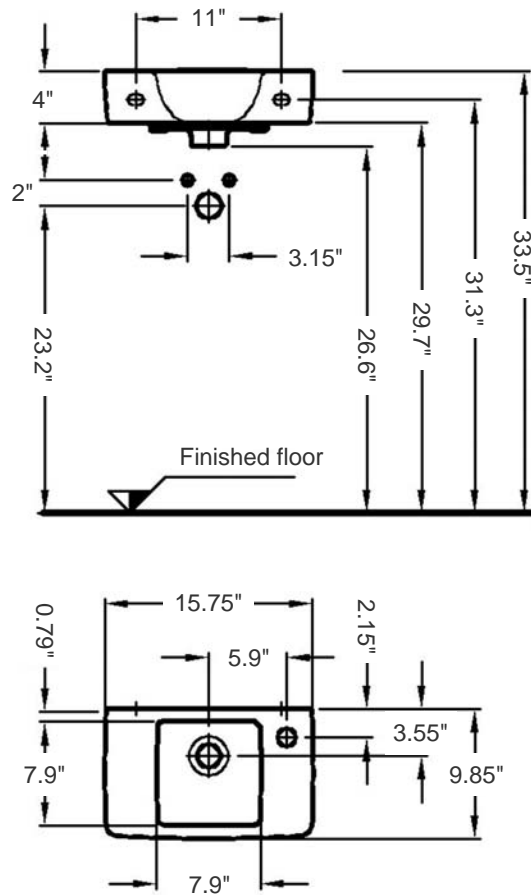

Renova 40

Model Ref. 272140

Material: Vitreous china

Color: White/ unfinished back wall

Installation: Wall-mount, or above-the-counter/ drop-in

Overall Dimensions: 15.75" L x 9.85" W x 5.9" H

Interior Dimensions (basin area): 7.9" L x 7.9" W x 4" H

Foot print: 15.4" L x 9.5"

Drain hole: Ø1.8" Interior Diameter

Faucet hole: Ø1-3/8"

Approx. weight: 18 lbs

Features: With overflow and one right-hand faucet hole

Included components: Wall-mounting fixing bolts kit

Recommended accessories (not included): Oversized European drain, e.g. Clicker Drain Ref. 360551

All dimensions are nominal

Faucet and drain fittings not included. Shown only for photographic purposes

BISSONNET

Tel. (610) 454-1295 · Fax (610) 454-9385 · info@bissonnet.net · www.bissonnet.net