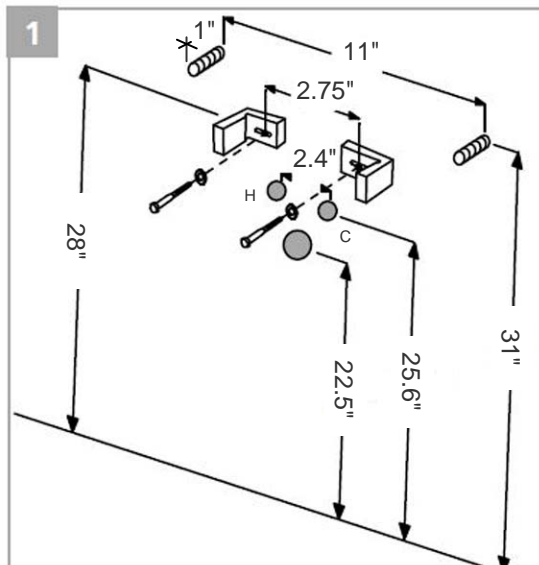

Daytime 55 Semi-pedestal Sink

Product Code: YXBL-YXCQ

Material: Vitreous china

Color/Finish: White/ Unglazed back wall

Installation: Wall-mount

Overall Dimensions: 21.7" L x 17.7" W x 15.2" H

Interior Dimensions (basin area): 18.25" L x 11.5" W x 4.3" H

Faucet ledge: 4.7" W

Drain hole: Ø1.75" Interior Diameter

Faucet hole: Ø1-3/8"

Approx. weight: 60 lbs

Features: With overflow and one faucet hole, and two embedded ready to drill faucet holes

Components included: Sink, semi pedestal (shroud) and wall mounting fixing bolts kit

Recommended accessory (not included): Oversized European drain, e.g. Clicker Drain Ref. 360551

All dimensions are nominal

Roughing-in shown for guidance only. The 3/8" Hot & Cold water-supply tubes and 1-1/4" P-trap outlets are variable and can be determined at the discretion of the installer

BISSONNET

Tel. (610) 454-1295 · Fax (610) 454-9385 · info@bissonnet.net · www.bissonnet.net

Daytime 55 Semi-pedestal Sink

Code: YXBL-YXCQ

Installation Guidelines

All dimensions are nominal

BISSONNET

Tel. (610) 454-1295 · Fax (610) 454-9385 · info@bissonnet.net · www.bissonnet.net