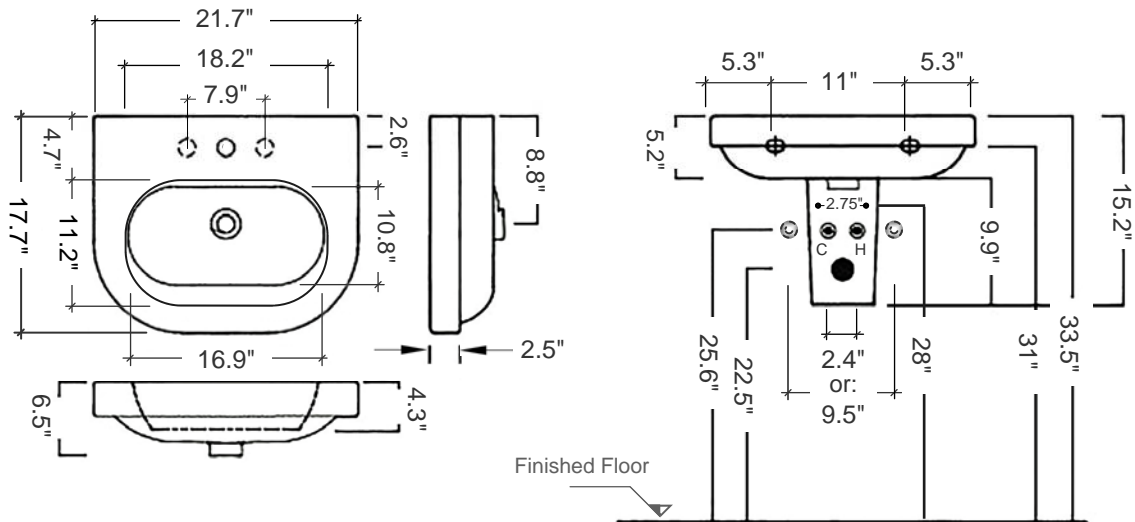

Daytime 55 Semi-pedestal Sink

Product Code: YXBL-YXCQ

Material: Vitreous china

Color/Finish: White/ Unglazed back wall

Installation: Wall-mount

Overall Dimensions: 21.7" L x 17.7" W x 15.2" H

Interior Dimensions (basin area): 18.25" L x 11.5" W x 4.3" H

Faucet ledge: 4.7" W

Drain hole: Ø1.75" Interior Diameter

Faucet hole: Ø1-3/8"

Approx. weight: 60 lbs

Features: With overflow and one faucet hole, and two embedded ready to drill faucet holes

Components included: Sink, semi pedestal (shroud) and wall mounting fixing bolts kit

Recommended accessory (not included): Oversized European drain, e.g. Clicker Drain Ref. 360551

All dimensions are nominal

Roughing-in shown for guidance only. The 3/8" Hot & Cold water-supply tubes and 1-1/4" P-trap outlets are variable and can be determined at the discretion of the installer