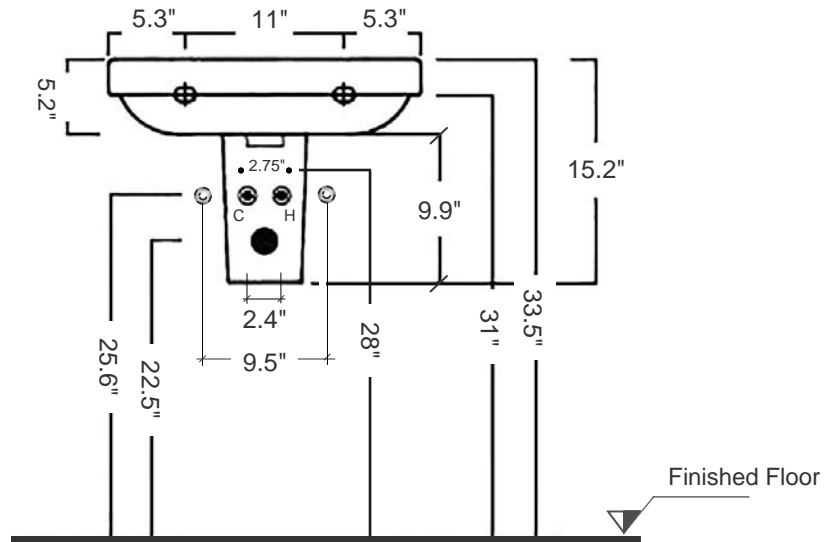

Daytime 55 Semi-pedestal Sink

Product Code: YXBL-YXCQ

Material: Vitreous china

Color/Finish: White/ Unglazed back wall

Installation: Wall-mount

Overall Dimensions: 21.7" L x 17.7" W x 15.2" H

Interior Dimensions (basin area): 18.25" L x 11.5" W x 4.3" H

Faucet ledge: 4.7" W

Drain hole: Ø1.75" Interior Diameter

Faucet hole: Ø1-3/8"

Approx. weight: 60 lbs

Features: With overflow and one faucet hole, and two embedded ready to drill faucet holes

Components included: Sink, semi pedestal (shroud) and wall mounting fixing bolts kit

Recommended accessory (not included): Oversized European drain, e.g. Clicker Drain Ref. 360551

All dimensions are nominal

Roughing-in shown for guidance only. The 3/8" Hot & Cold water-supply tubes and 1-1/4" P-trap outlets are variable and can be determined at the discretion of the installer

BISSONNET

Tel. (610) 454-1295 · Fax (610) 454-9385 · info@bissonnet.net · www.bissonnet.net

Daytime 55 Semi-pedestal Sink

Code: YXBL-YXCQ

Installation Guidelines

All dimensions are nominal

BISSONNET

Tel. (610) 454-1295 · Fax (610) 454-9385 · info@bissonnet.net · www.bissonnet.net