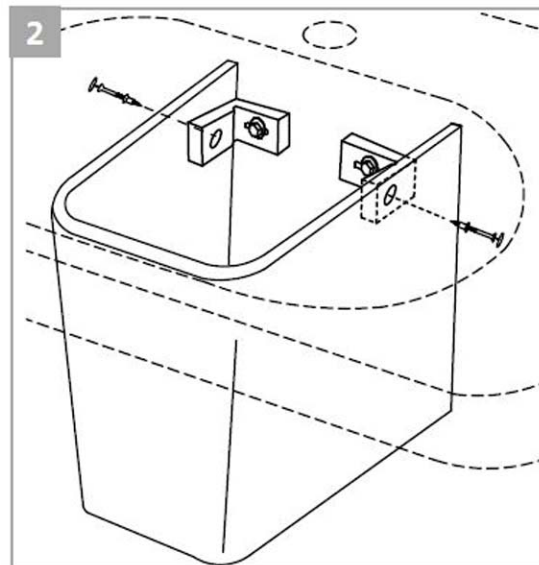

Daytime 55 Semi-pedestal Sink

Product Code: YXBL-YXCQ

Material: Vitreous china

Color/Finish: White/ Unglazed back wall

Installation: Wall-mount

Overall Dimensions: 21.7" L x 17.7" W x 15.2" H

Interior Dimensions (basin area): 18.25" L x 11.5" W x 4.3" H

Faucet ledge: 4.7" W

Drain hole: Ø1.75" Interior Diameter

Faucet hole: Ø1-3/8"

Approx. weight: 60 lbs

Features: With overflow and one faucet hole, and two embedded ready to drill faucet holes

Components included: Sink, semi pedestal (shroud) and wall mounting fixing bolts kit

Recommended accessory (not included): Oversized European drain, e.g. Clicker Drain Ref. 360551

All dimensions are nominal

Roughing-in shown for guidance only. The 3/8" Hot & Cold water-supply tubes and 1-1/4" P-trap outlets are variable and can be determined at the discretion of the installer

BISSONNET

Tel. (610) 454-1295 · Fax (610) 454-9385 · info@bissonnet.net · www.bissonnet.net

Daytime 55 Semi-pedestal Sink

Code: YXBL-YXCQ

Installation Guidelines

All dimensions are nominal

BISSONNET

Tel. (610) 454-1295 · Fax (610) 454-9385 · info@bissonnet.net · www.bissonnet.net