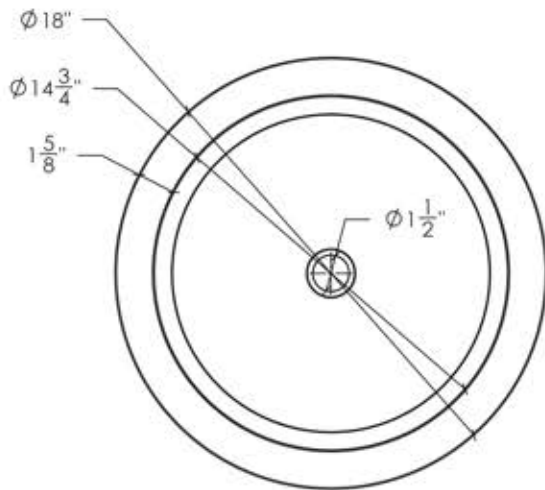

GS-112

FEATURES:

- * Sink Size: 18" Dia. x 5"
- * Material: Crystal Layered Glass
- * Counter Top Sink
- * Recommended Drain: DS-003
- * For Use With Standard Pop Up Drain
- * Warranty: One Year Limited Warranty