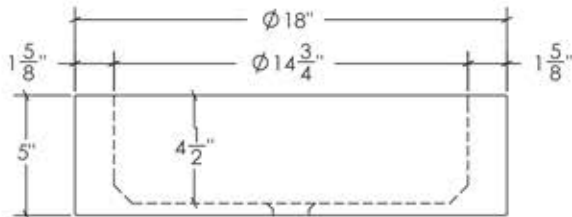

FRONT VIEW

JOB INFORMATION:

Job Name _____

Date Specified _____

Contractor _____