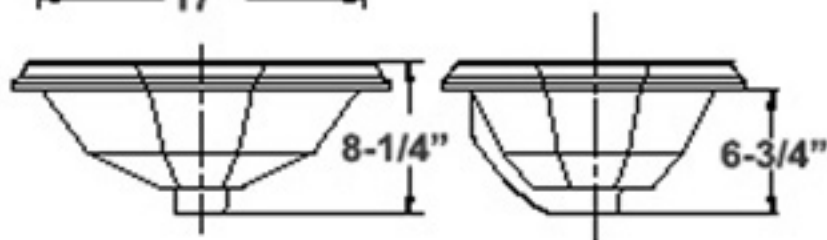

O/D 20"W x 16"D x 7-1/2"Depth

FEATURE

- . vitreous china
- . overflow
- . self rimming
- . drop-in sink

AP-1503

Important: These measurements are subject to change or cancellation.
No responsibility will be assumed for use of superseded or voided pages.