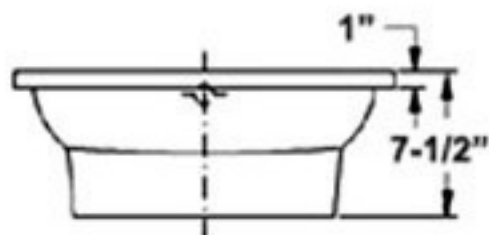

O/D 19-1/2"W x 15-3/4"D x 6"Depth

AP-1510

FEATURE

- . vitreous china
- . overflow
- . self rimming
- . drop-in sink

Important: These measurements are subject to change or cancellation.
No responsibility will be assumed for use of superseded or voided pages.