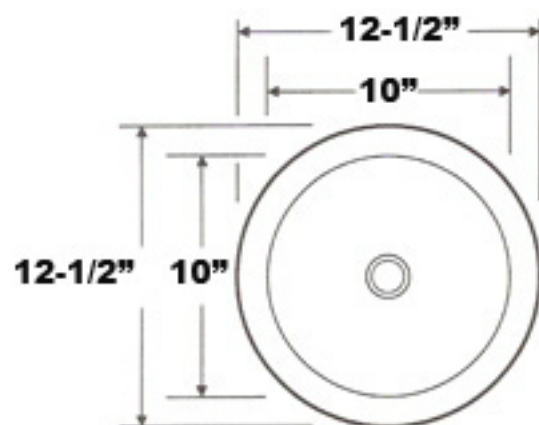

OD 12-1/2" DIAMETER

FEATURES

- . vitreous china
- . overflow
- . drop-in sink
- . center drain

AP-1535

Important: These measurements are subject to change or cancellation.
No responsibility will be assumed for use of superseded or voided pages.