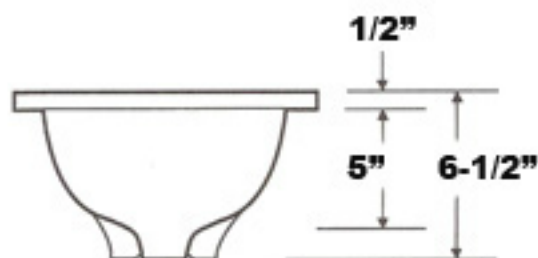

OD 12-1/2" DIAMETER

FEATURES

- . vitreous china
- . overflow
- . drop-in sink
- . center drain

AP-1535

Important: These measurements are subject to change or cancellation.
No responsibility will be assumed for use of superseded or voided pages.