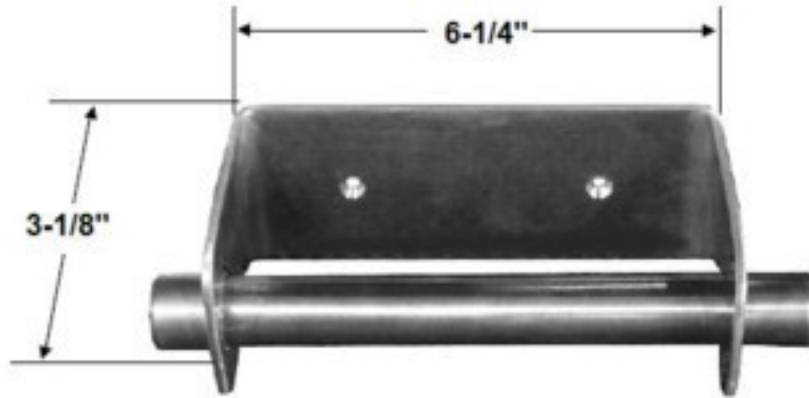

PRODUCT SPECIFICATIONS

Waterbridge Toilet Paper Holder
WB-ACC-TP-1

- Plated mounting screws included
- Custom finishes available
