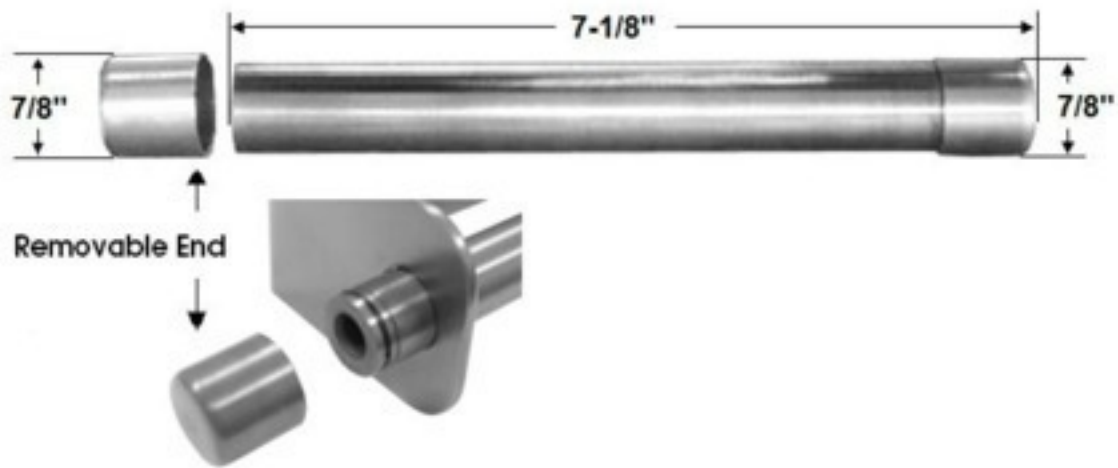

PRODUCT SPECIFICATIONS

Waterbridge Toilet Paper Holder
WB-ACC-TP-1

- Plated mounting screws included
- Custom finishes available
