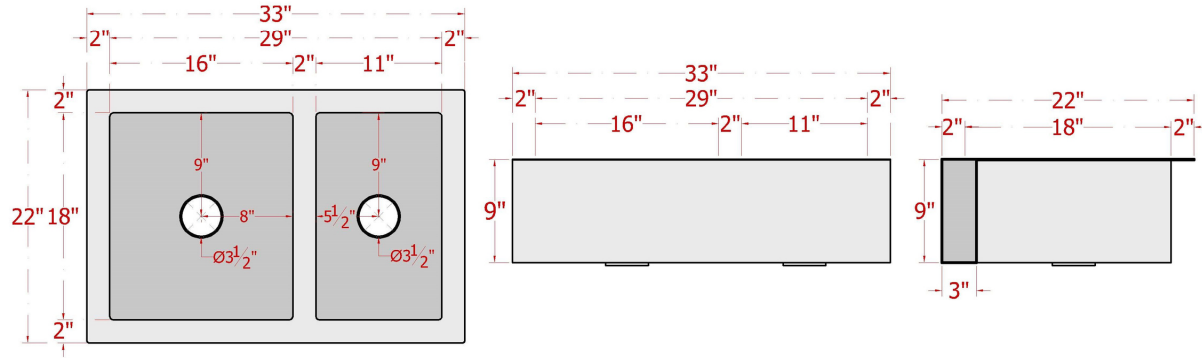

COPPER FARMHOUSE KITCHEN SINK 60/40

COPPER FARMHOUSE KITCHEN SINK 60/40 33X22X9

Dimensions: 33"W X 22"D X 9"H
Rim width: 2"
Water depth: 9"
Drain placement: Centered
Drain size: 3 1/2"

COPPER FARMHOUSE KITCHEN SINK 60/40 36X22X9

Dimensions: 36"W X 22"D X 9"H
Rim width: 2"
Water depth: 9"
Drain placement: Centered
Drain size: 3 1/2"

ArtisanCrafted
The Art of Inspired Living and Custom Design

INFO@ARTISANCRAFTED.com

T: 360.321.2131 | F: 360.321.2585 | PO BOX 1030 | LANGLEY, WA 98260