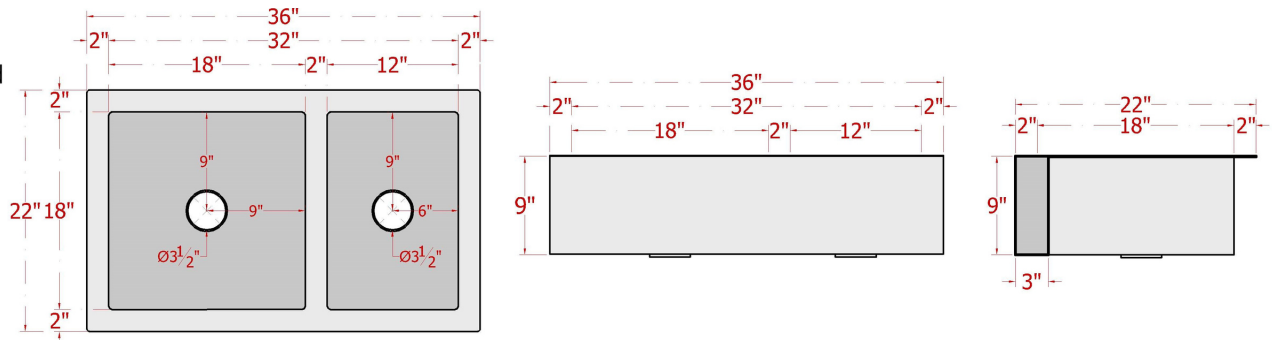

COPPER FARMHOUSE KITCHEN SINK 60/40

COPPER FARMHOUSE KITCHEN SINK 60/40 33X22X9

Dimensions: 33"W X 22"D X 9"H
Rim width: 2"
Water depth: 9"
Drain placement: Centered
Drain size: 3 1/2"

COPPER FARMHOUSE KITCHEN SINK 60/40 36X22X9

Dimensions: 36"W X 22"D X 9"H
Rim width: 2"
Water depth: 9"
Drain placement: Centered
Drain size: 3 1/2"

ArtisanCrafted
The Art of Inspired Living and Custom Design

INFO@ARTISANCRAFTED.com

T: 360.321.2131 | F: 360.321.2585 | PO BOX 1030 | LANGLEY, WA 98260