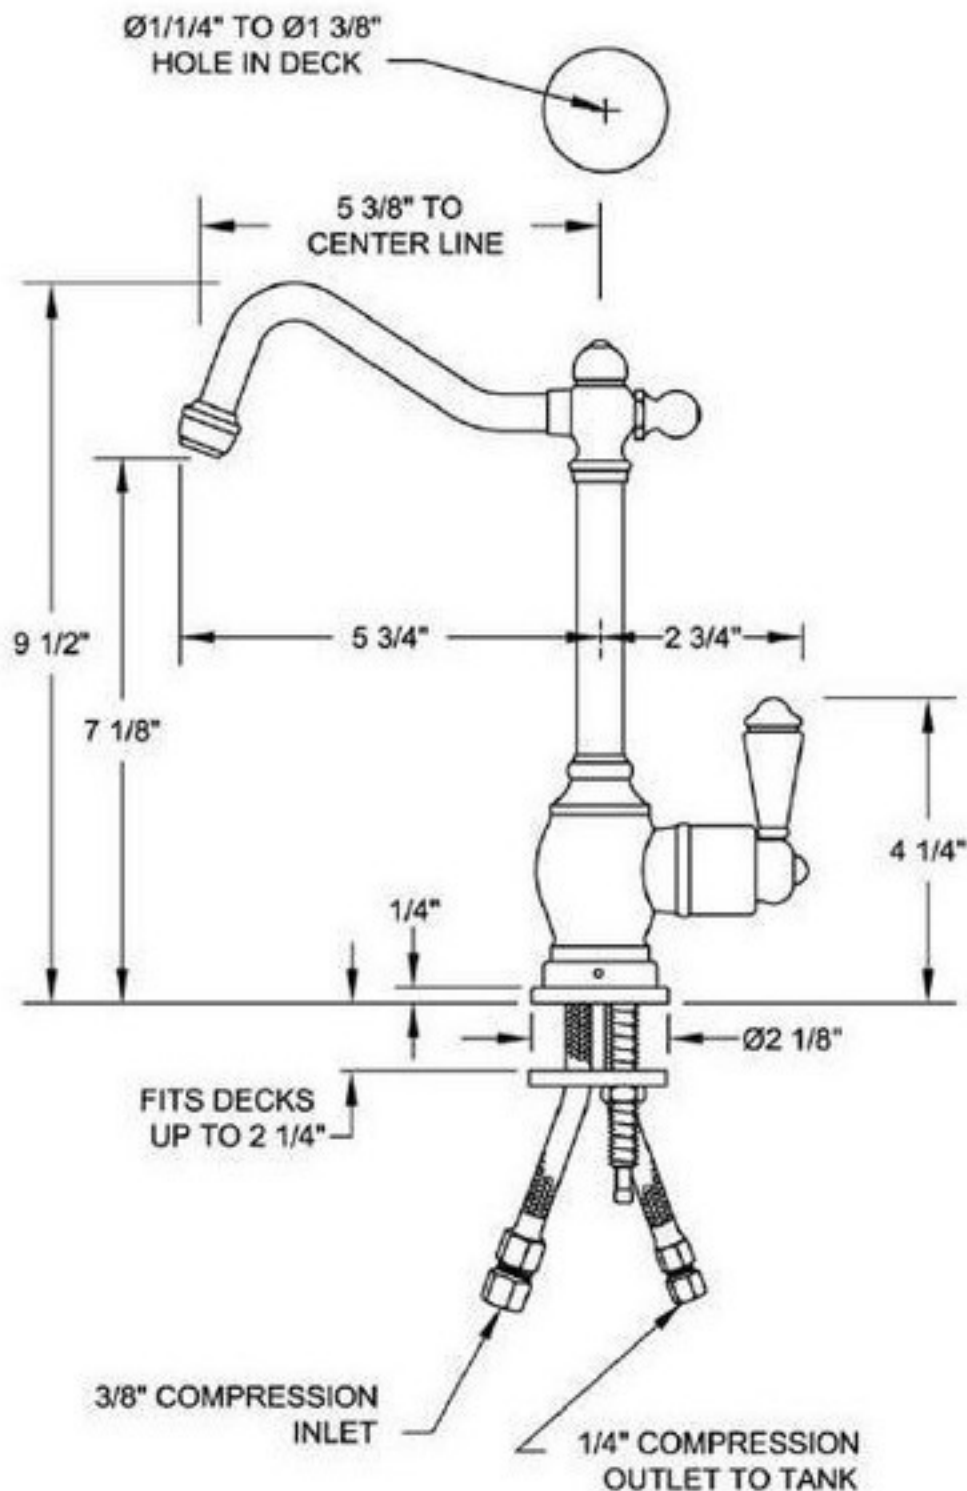

# MT1100-NL SPECIFICATIONS

THE LITTLE GOURMET NO LEAD\*  
INSTANT HOT WATER FAUCET

**THIS FAUCET OFFERS THE  
FOLLOWING FEATURES:**

- LEAD FREE BRASS
- SELF CLOSING HANDLE
- QUALITY CONSTRUCTION FOR TROUBLE FREE SERVICE
- CAN BE USED WITH MT660 OR MT662 MOUNTAIN PURE® CERAMIC WATER FILTERS
- REQUIRES MT641 HOT WATER TANK SOLD SEPARATELY
- NOT RECOMMENDED FOR RO FILTERS