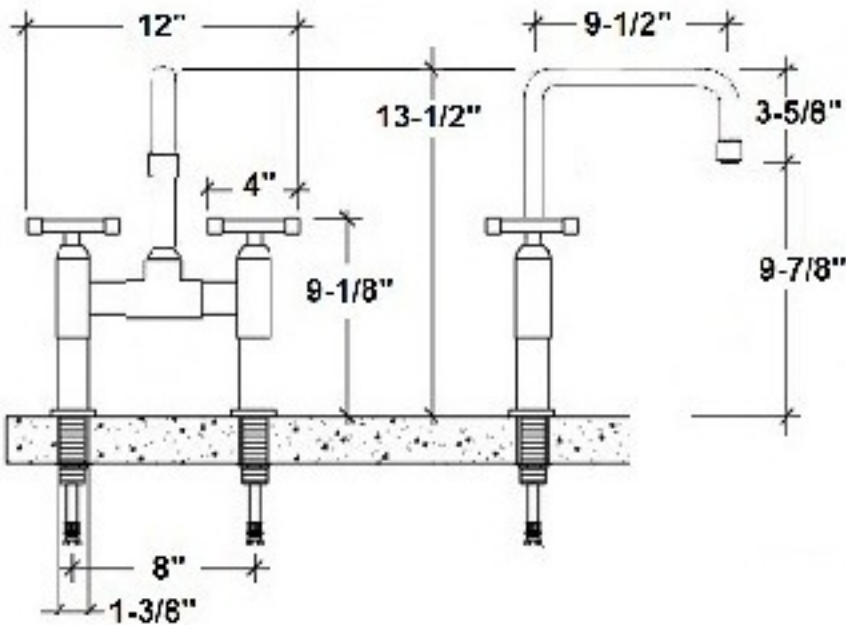

PRODUCT SPECIFICATIONS

Waterbridge Deck Faucet with Square Spout

WB-DM-SQ-SW

Jan 2014

- ADA Compliant
- Swivel spout
- Offset and Cross handles available
- Custom sizes and finishes available

Connection	3/8" Compression
Valve	1/2" Ceramic
GPM	1.5