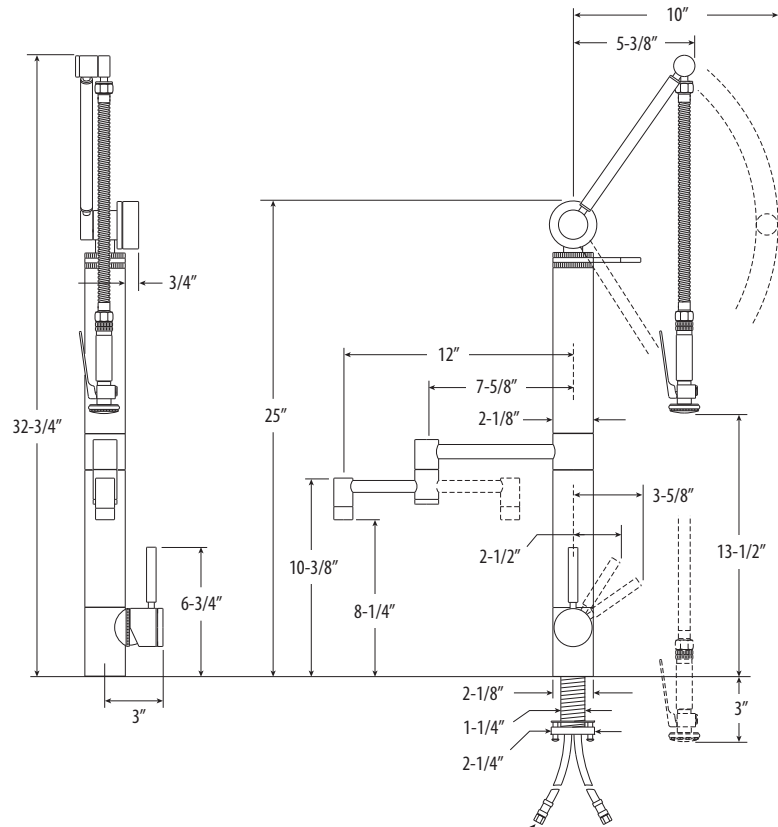

GANTRY® PULLDOWN FAUCET - 12" ARTICULATED SPOUT

Model # 3710-12

Finish shown - Polished Nickel.

PRODUCT DESCRIPTION

- Unique patent protected design.
- Articulated spout with 12" reach.
- Spout swivels 360 degrees.
- Built-in diverter for pre-rinse sprayer.
- Spray arm pivots to reach all areas of sink.
- Select lever spray or aerated stream.
- Adjustable PTFE "Friction Lock" helps handle feel and prevents sag.
- Handle adjusts 22.5 degrees in either direction for backsplash clearance.
- Single handle mounts in front, right or left hand positions.
- Hot/Cold ceramic disk valve cartridge.
- Compatible with reverse osmosis filtration systems.
- 1.75 gpm maximum flow rate with aerated tip.
- Solid brass or stainless steel construction.
- Reversible or removable Hot/Cold indicator ring.
- Reinforced braided connection hoses.
- Lifetime Functional Warranty.
- Made in the USA.

CODES/STANDARDS APPLICABLE

Specified model meets or exceeds the following:

- ASME A112.18.1
- CSA B125.1
- NSF 61, 372
- CALGreen

- Max Counter Thickness 2-3/8"
- Minimum Install Hole Size 1-3/8"

Supply Hoses - 20" Long with
3/8" Compression Fittings