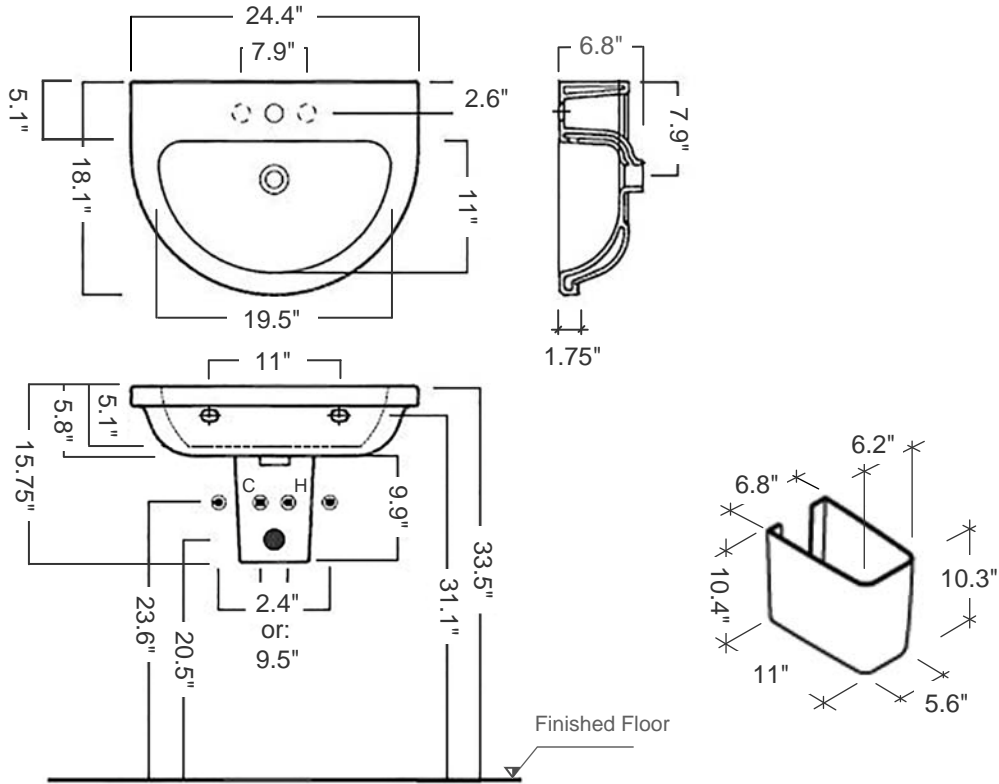

# Erika 62 semi-pedestal Sink

Product Code: YXJE-YXBK

Material: Vitreous china

Color/Finish: White/ unfinished back wall

Installation: Wall-mount

Overall Dimensions: 24.4" L x 18.1" W x 15.75" H

Interior Dimensions (basin area): 19.5" L x 11" W x 5.1" H

Faucet Ledge: 5.1" W

Drain hole: Ø1.75" Interior Diameter

Faucet hole: Ø1-3/8"

Approx. weight: 60 lbs

Features: With overflow and one faucet hole, and two embedded prepared to drill faucet holes

Components included: Sink, semi pedestal (shroud), and wall mounting fixing bolts Kit

Recommended accessory (not included): Oversized European drain, e.g. Clicker Drain Ref. 360551

All dimensions are nominal

*Roughing-in shown for guidance only. The 3/8" Hot & Cold water-supply tubes and 1-1/4" P-trap outlets are variable and can be determined at the discretion of the installer*