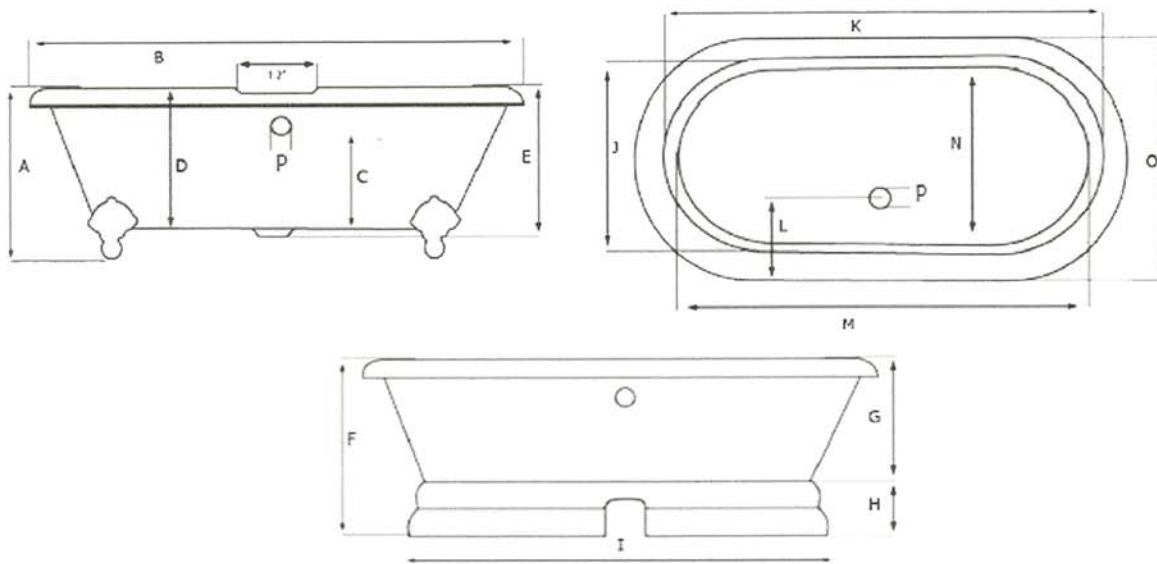

ATLANTIS PORCELAIN ART

**AP-1753 Small Imperial
Dual Roll Rim
Cast Iron Tub**

Simple & Elegant...

DIMENSIONS (INCHES)

	A	B	C	D	E	F	G	H	I	J	K	L	M	N	O	P
60	22½	61	13¾	18	19	-	-	-	-	24	54½	11¾	41	17	31	2½

	60
EMPTY (LBS)	330
FILLED (LBS)	710
CAPACITY (GAL)	45
WATER DEPTH (IN.)	13¾