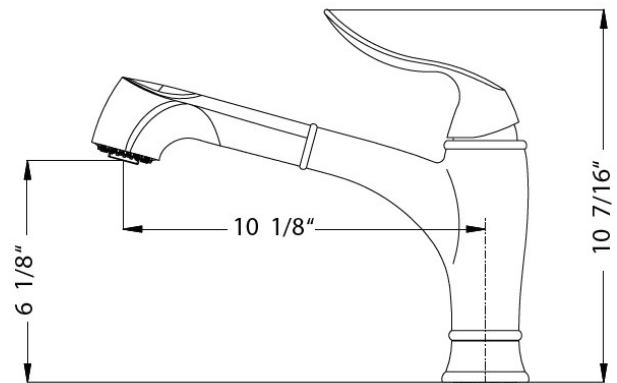

FEATURES

- Traditional solid brass construction
- Lightweight pull out with dual function spray/stream hand spray
- Easy clean removable Aerator
- Extendable hose reaches all edges of sink and beyond. 20+ inches
- Ergonomic UltraSmooth topmount handle
- Ceramic Disc Cartridge - Lifetime Warranty
- Available in 4 finish options
- Oversized deck mounting locknut for ease of installation
- Hybrid stainless steel and nylon braided hoses for increased durability and flexibility
- All HamatUSA faucets are ICC certified to meet or exceed US State and Federal plumbing codes and low lead safety standards
- Limited Lifetime Warranty