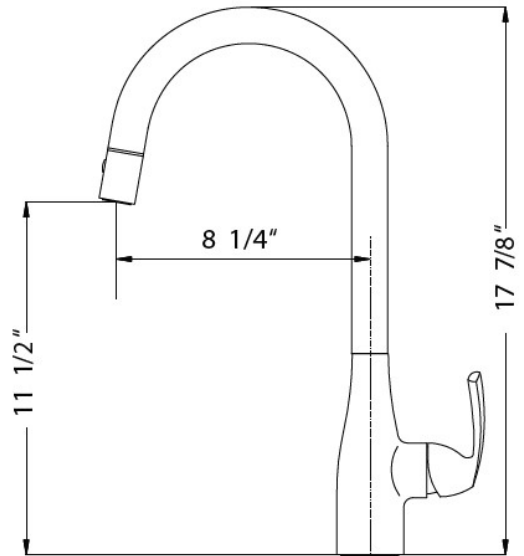

QUANTUM SERIES

Pull Down Kitchen Faucet

- Model QUPD-1000-PC** : Polished Chrome
QUPD-1000-BN : Brushed Nickel
QUPD-1000-OB : Oil Rubbed Bronze

QUPD-1000

FEATURES

- Contemporary solid brass body
- Lightweight pull down with dual function spray/stream hand spray
- Easy clean removable Aerator
- Extendable hose reaches all edges of sink and beyond. 20+ inches
- 90° Forward action handle will not hit backsplash
- Ceramic Disc Cartridge - Lifetime Warranty
- Available in 3 finish options
- Sleek High Profile Faucet handles large kitchenware
- Oversized deck mounting locknut for ease of installation
- Hybrid stainless steel and nylon hoses for increased durability and flexibility
- All HamatUSA faucets are ICC certified to meet or exceed US State and Federal plumbing codes and low lead safety standards
- Limited Lifetime Warranty